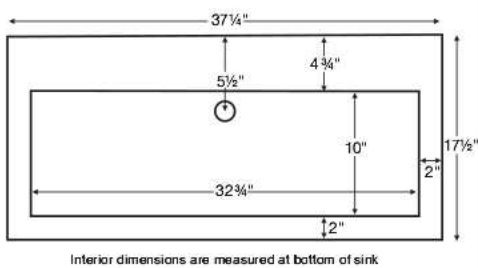

# Metro Double

Part # - MTCS-701

37.25" x 17.5" x 4.5" \*

\*NOTE: Standard exterior sink height is 4.5".  
Custom height available up to 7.5" - see drawings below.  
Must specify when ordering.

**Installation:** vessel-style or undermount

## Top sink dimensions - All configurations

**Front sink dimensions -  
Drop-In configuration**

**Front sink dimensions -  
Drop-In with integrated overflow  
configuration**

*NOTE: Measurements are ±1/2" and are subject to change without notice.  
Data herein supersedes all previous prior to publication date indicated below.*