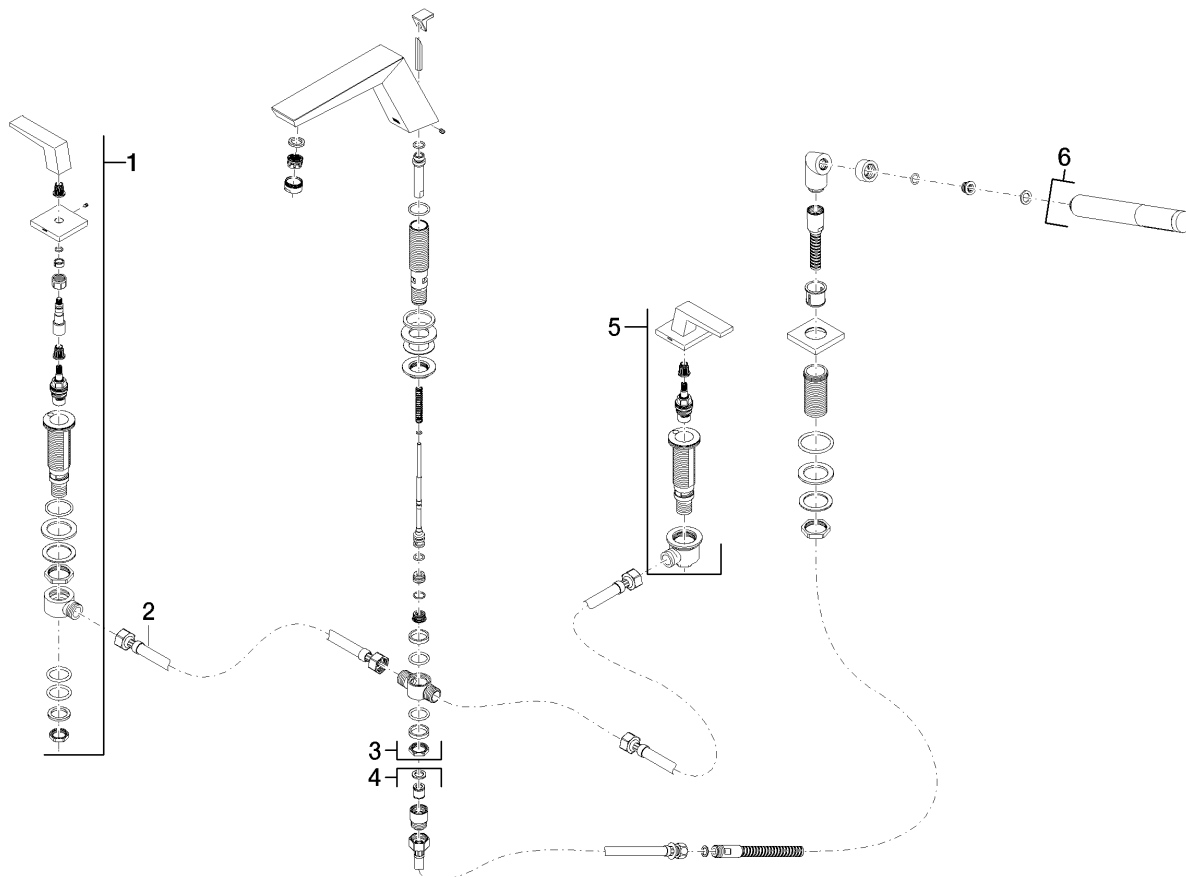

- Shower hose guide
- Hand shower water flow rate limited to max. 2.38

gpm

---

Internal backflow preventer.

### **Surfaces**

- chrome 27532732-00
- chrome 27532732-00
- champagne 27532732-47
- champagne 27532732-47

**Exploded assembly drawing**

**Order quantity**

<b>No.</b>	<b>Article number</b>	<b>Name</b>	<b>Installation quantity</b>
<b>1</b>	20000733ff	side panel	1
<b>2</b>	1250297090	hose	2
<b>3</b>	13512730ff	spout	1
<b>4</b>	27708780ff0010	shower set	1
<b>5</b>	20000732ff	side panel	1
<b>6</b>	28010979ff0010	shower	1