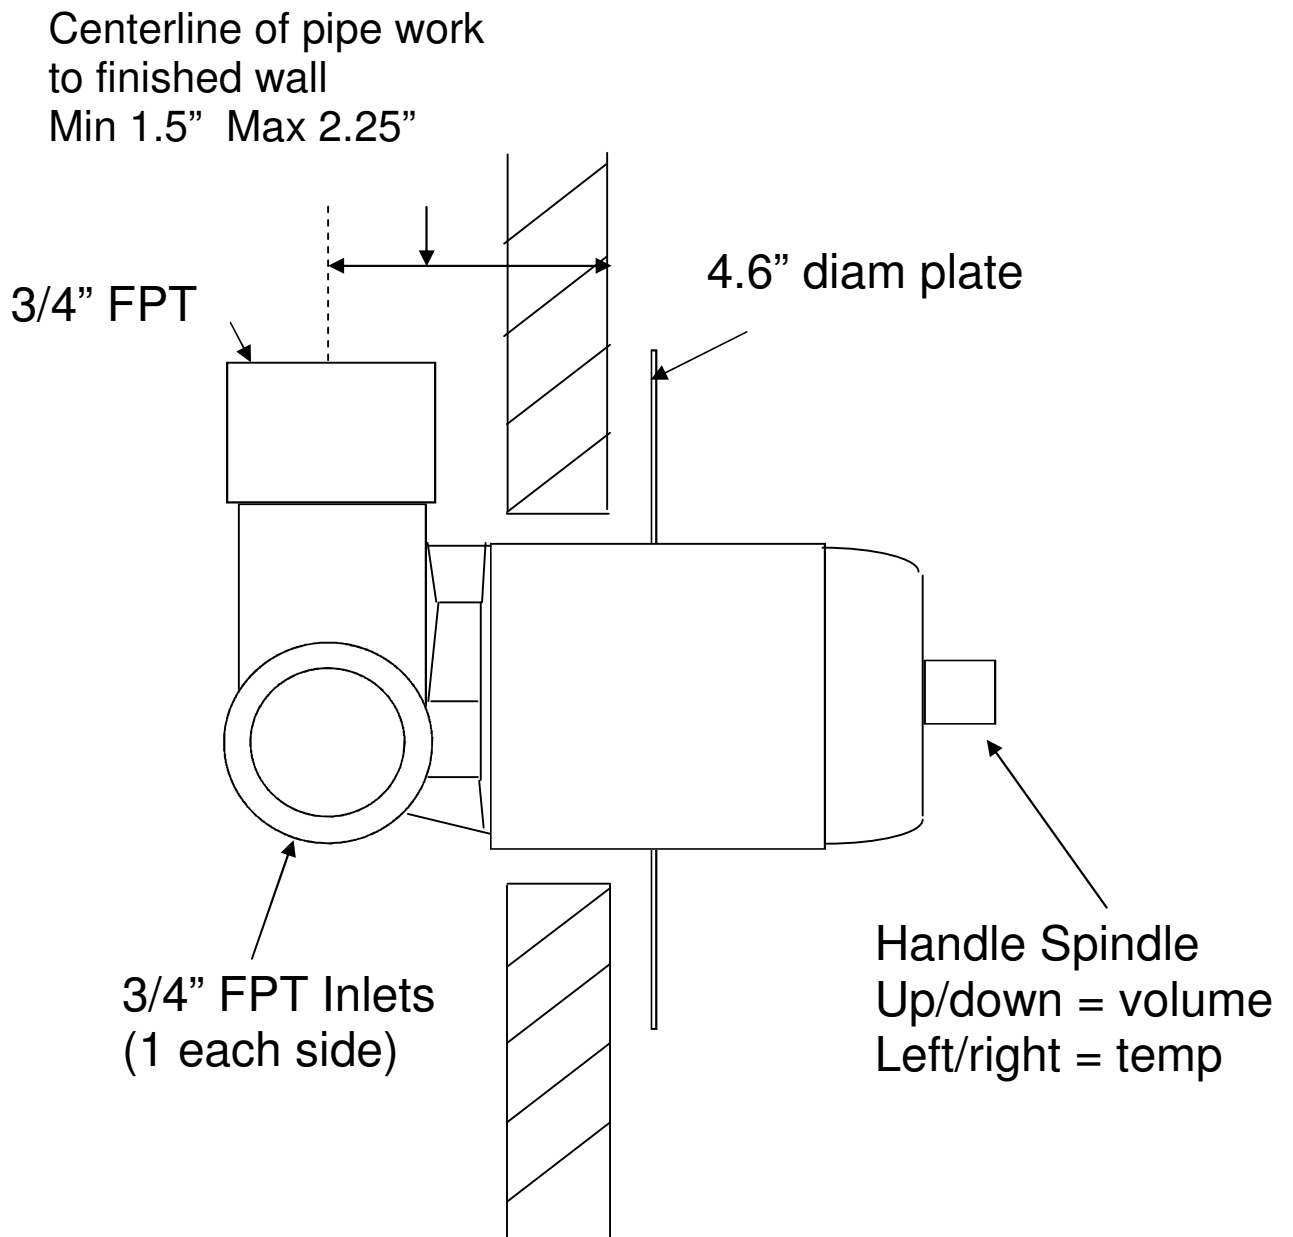

ARTOS[®]

Tub/Shower Mixer (Pressure Balance)

F604-1

WESTOVER
COMPANY

5708 F Street □ Omaha, NE 68117
PH 402-397-3344 □ FX 402-731-1473
www.artos-westover.com