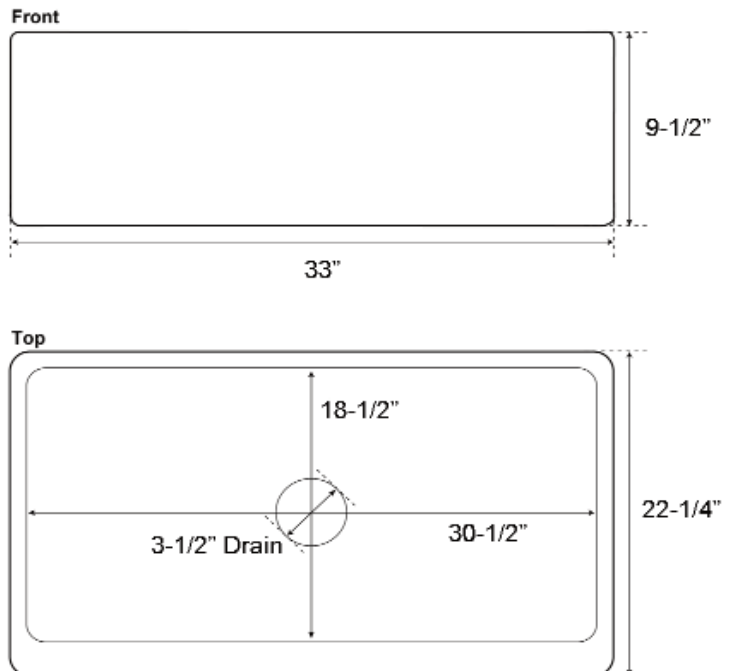

**33" BARROCA SINGLE  
BOWL FARMER SINK**

Cat. No  
FSCSB3108

W: 33"  
D: 22-1/4"  
H: 9-1/2"

**\*Please do NOT cut hole without  
template or actual product.**

**Interior Dimensions:**

Basin Interior: 30-1/2" W x 18-1/2" D  
Basin depth: 8-3/4"

**Features:**

- ▶ Constructed of solid 16 gauge copper
- ▶ Hammered front
- ▶ Rounded interior corners easy for cleaning
- ▶ Sink bowl has no internal welds
- ▶ Sink bottom angled to drainage
- ▶ Accommodates 3-1/2" drain
- ▶ Patina applied to copper using French hot process
- ▶ Hand polished finish
- ▶ Copper is a living finish and will patina over time

**Finish:**

**AC** Antique Copper

Dimensions of fixture are nominal and may vary within the range of tolerances established by ANSI Standard A112.19.2. Dimensions and specifications subject to change without notice.