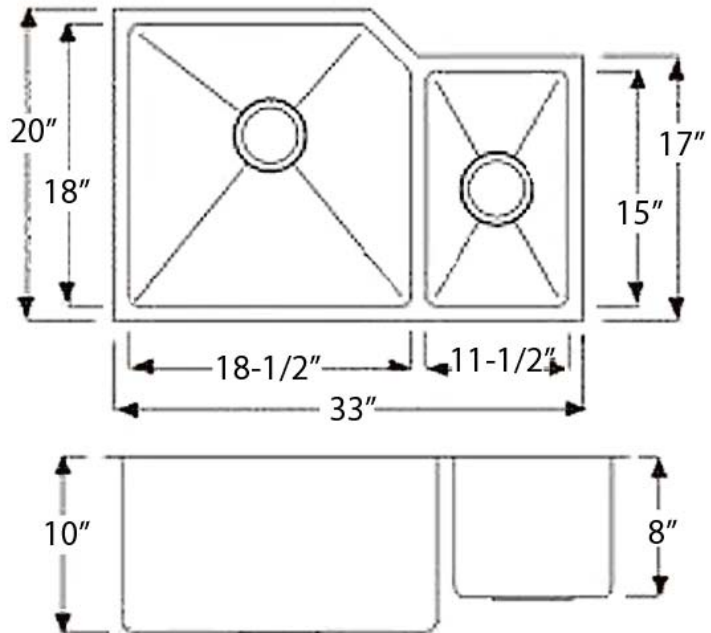

**33" LAGUNA DOUBLE  
BOWL UNDERMOUNT SINK**

Cat. No  
KSSDB2580-SS

W: 33"  
D: 20"  
H: 10"

**Features:**

- ▶ Solid 16 gauge, 304 grade metal construction
- ▶ Tight radius corners
- ▶ Easy maintenance with matte finish
- ▶ Mounting clips included
- ▶ Template is included
- ▶ Insulated for sound reduction
- ▶ Pads on all sides and bottom of sink
- ▶ Rim width is 1-1/8"
- ▶ Accommodates 3-1/2" drain
- ▶ 70/30 offset

**Compliance Certification**  
Meets or exceeds the following  
specifications: ASME  
A112.19.3-2001 for Stainless Steel.

**\*Please do NOT cut hole without  
template or actual product.**

**Interior Dimensions:**

**Large**

Basin Interior: 18-1/2" W x 18" D  
Basin Depth: 9-1/2"

**Small**

Basin Interior: 11-1/2" W x 15" D  
Basin Depth: 8"

Dimensions of fixture are nominal and may vary within the range of tolerances established by ANSI Standard A112.19.2. Dimensions and specifications subject to change without notice.