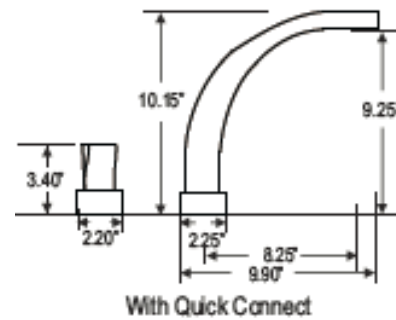

ALTMANS RESERVES THE RIGHT TO MODIFY AND CHANGE SPECIFICATIONS AT ANY TIME. PLEASE VERIFY DIMENSIONS PRIOR TO INSTALLATION

Color/Finishes

- Polished Chrome, PVD Satin Nickel
- Refer to pricelist for other finishes.

Features and Benefits

- Brass Construction
- Flexible Connections
- 1/4 Turn Ceramic Disc Cartridges
- Includes valve 0D11

Through-Hole Specifications

Spout: $\varnothing$ 1 1/2" Max.

Valve: $\varnothing$ 1 1/2" Max.