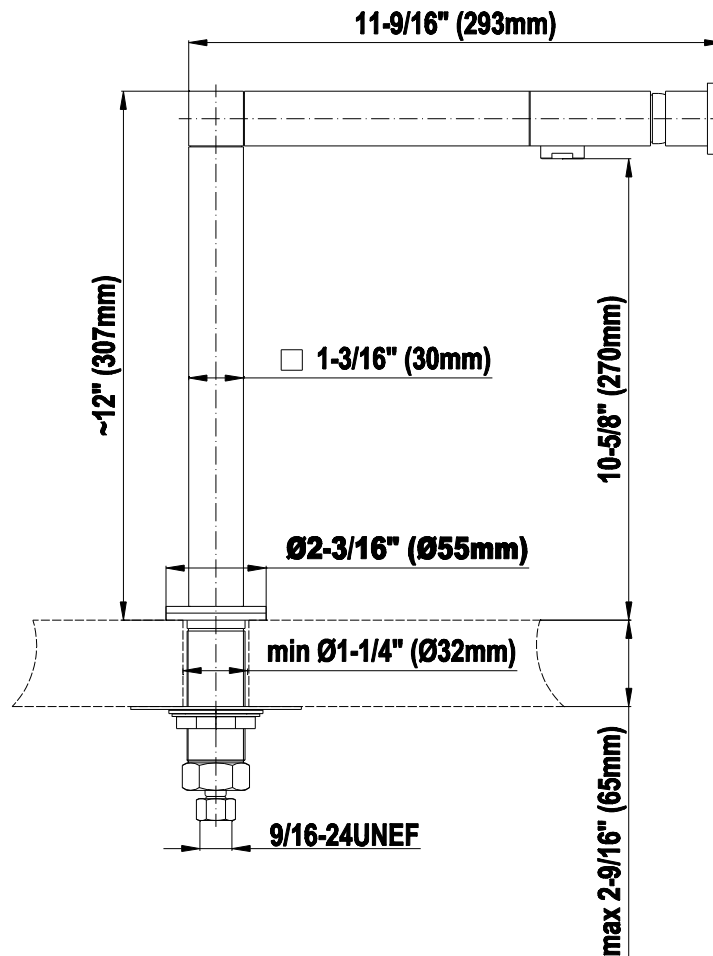

The measurements shown are for reference only. Products and specifications shown are subject to change without notice. Revised 09/2012.

www.graff-faucets.com | phone: 800-954-4723