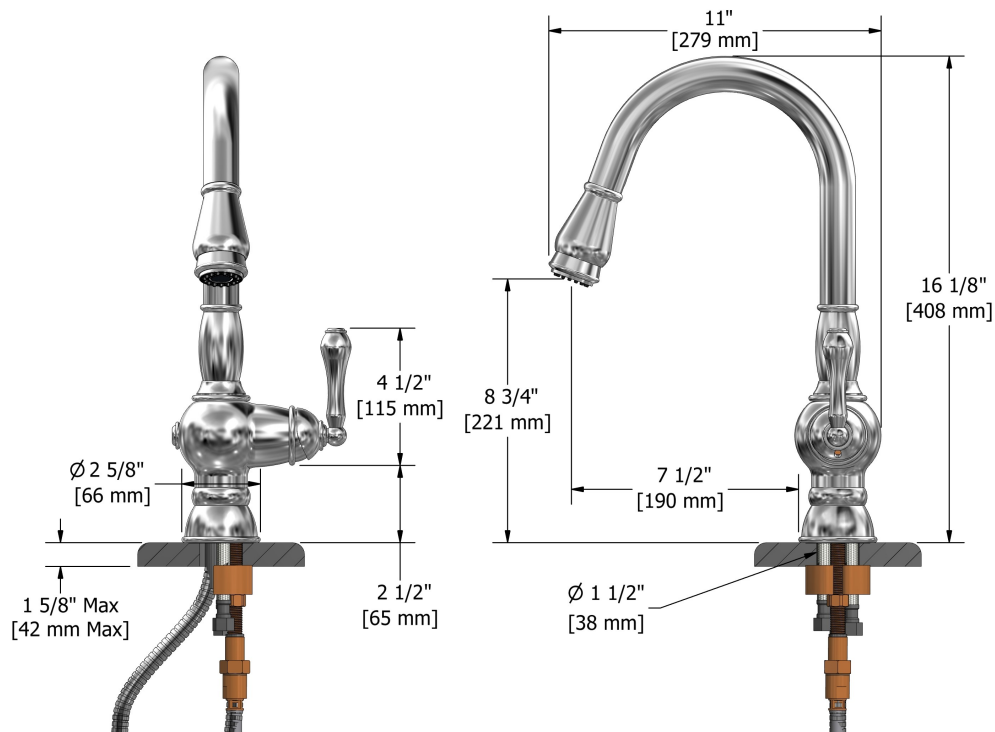

Sizes, models and finishes may differ from those presented.

Warranty

The Riobel inc. product carries a limited LIFETIME warranty on the finish Chrome, Gold (PVD), Brushed nickel (PVD), Night brushed (PVD), Polished nickel (PVD) and all working parts and is guaranteed from the initial date of purchase against all manufacturing defects. Other finished 1 year.

Customer Service

Ontario, West Canada : 888-287-5354 Quebec, Maritimes, United States : 866-473-8442

2014.05.07