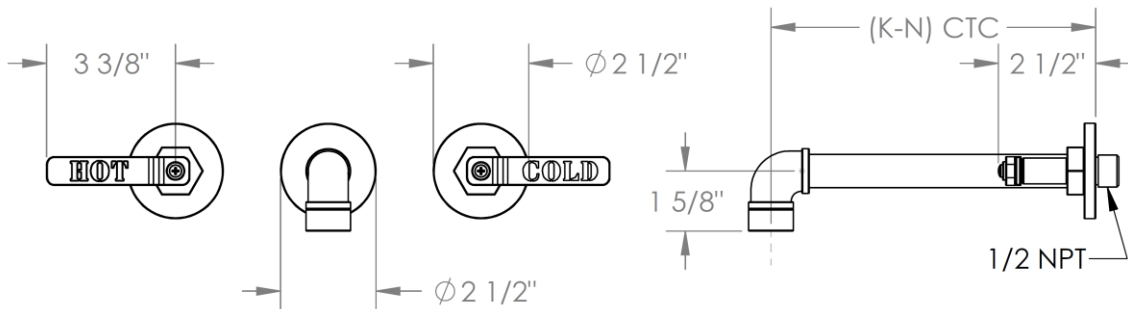

**38-2.2-\_-EV4**

**Wall Mount Widespread Faucet**

K=5.5"  
L=6.5"  
M=7.5"  
N=8.5"

Meets the applicable requirements of ASME A112.18.1-2005/CSA B125.1-05, entitled "Plumbing Supply Fittings"

**WATERMARK DESIGNS 11/3/2014**