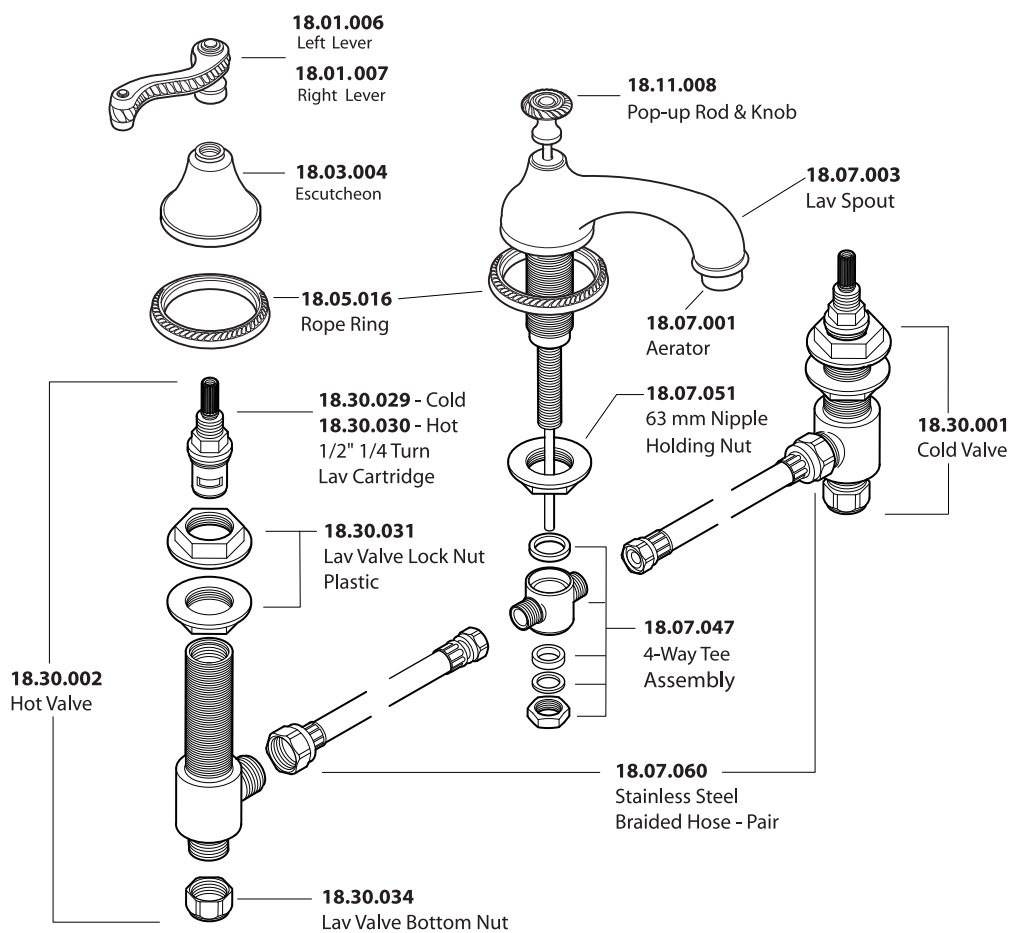

FEATURES:

- All brass construction. Flexible hoses designed to be installed on 8" to 16" centers. Includes pop-up style drain assembly.
- Curved rope lever style handles with setscrew attachment.
- 1/4-turn ceramic disc valve cartridge.
- Available in all finishes. Warranty varies according to finish selection.
- Standard aerator is limited to 1.5 gpm.
- Certified to meet and exceed the following codes and standards:
ASME A112.18.1-2005/CSAB 125.1-2005

1.400508

Charlotte Elite

Widespread Lavatory Set

NOTE: Spout and valves install through 1-1/4" diameter holes

Note: Measurements are subject to change or cancellation. No responsibility is assumed for use of superseded or voided pages.

Parts List

Series 400

Charlotte Elite
Widespread Lavatory Set

American Faucet & Coatings Corporation.

Tel: 760-598-5895, Toll Free Fax 800-621-8383, customerservice@sigmafaucet.com