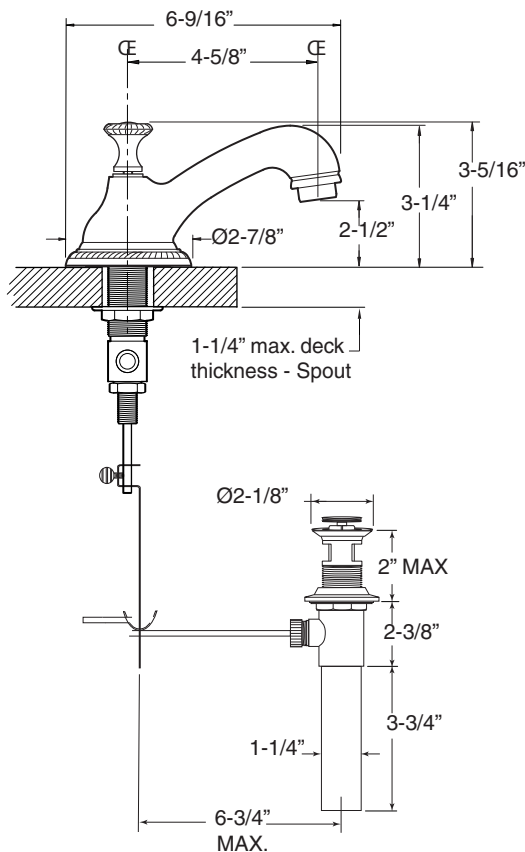

FEATURES:

- All brass construction. Flexible hoses designed to be installed on 8" to 16" centers. Includes pop-up style drain assembly.
- Curved rope lever style handles with setscrew attachment.
- 1/4-turn ceramic disc valve cartridge.
- Available in all finishes. Warranty varies according to finish selection.
- Standard aerator is limited to 1.5 gpm.
- Certified to meet and exceed the following codes and standards:
ASME A112.18.1-2005/CSAB 125.1-2005

1.400508

Charlotte Elite

Widespread Lavatory Set

NOTE: Spout and valves install through 1-1/4" diameter holes

Note: Measurements are subject to change or cancellation. No responsibility is assumed for use of superseded or voided pages.

Parts List

Series 400

Charlotte Elite
Widespread Lavatory Set

American Faucet & Coatings Corporation.

Tel: 760-598-5895, Toll Free Fax 800-621-8383, customerservice@sigmafaucet.com