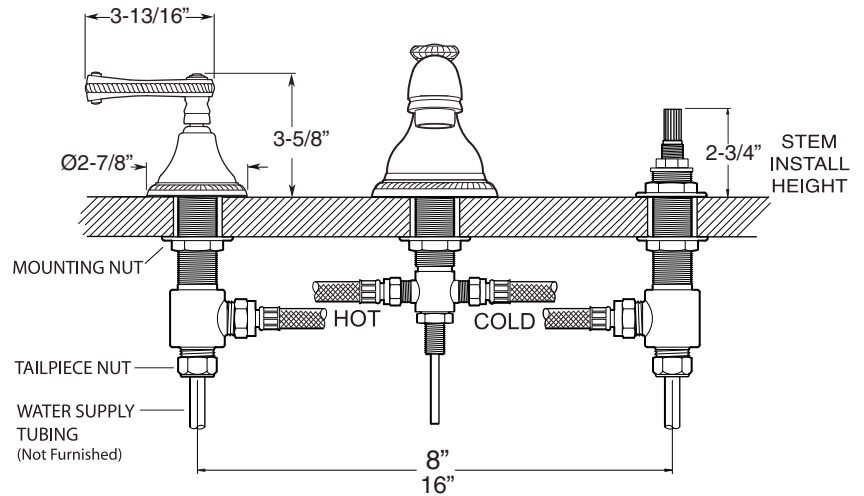

FEATURES:

- All brass construction. Flexible hoses designed to be installed on 8" to 16" centers. Includes pop-up style drain assembly.
- Curved rope lever style handles with setscrew attachment.
- 1/4-turn ceramic disc valve cartridge.
- Available in all finishes. Warranty varies according to finish selection.
- Standard aerator is limited to 1.5 gpm.
- Certified to meet and exceed the following codes and standards:
ASME A112.18.1-2005/CSAB 125.1-2005

1.400508

Charlotte Elite

Widespread Lavatory Set

NOTE: Spout and valves install through 1-1/4" diameter holes

Note: Measurements are subject to change or cancellation. No responsibility is assumed for use of superseded or voided pages.

Parts List

Series 400

Charlotte Elite
Widespread Lavatory Set

American Faucet & Coatings Corporation.

Tel: 760-598-5895, Toll Free Fax 800-621-8383, customerservice@sigmafaucet.com