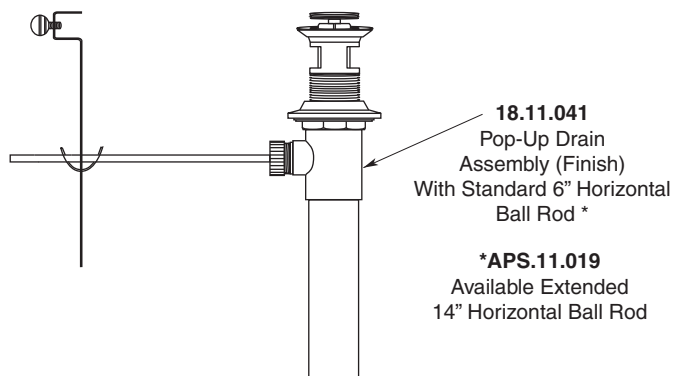

FEATURES:

- All brass construction. Flexible hoses designed to be installed on 8" to 16" centers. Includes pop-up style drain assembly.
- Curved rope lever style handles with setscrew attachment.
- 1/4-turn ceramic disc valve cartridge.
- Available in all finishes. Warranty varies according to finish selection.
- Standard aerator is limited to 1.5 gpm.
- Certified to meet and exceed the following codes and standards:
ASME A112.18.1-2005/CSAB 125.1-2005

1.400508

Charlotte Elite

Widespread Lavatory Set

NOTE: Spout and valves install through 1-1/4" diameter holes

Note: Measurements are subject to change or cancellation. No responsibility is assumed for use of superseded or voided pages.

Parts List

Series 400

Charlotte Elite
Widespread Lavatory Set

American Faucet & Coatings Corporation.

Tel: 760-598-5895, Toll Free Fax 800-621-8383, customerservice@sigmafaucet.com