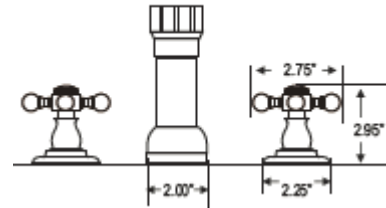

ALTMANS RESERVES THE RIGHT TO MODIFY AND CHANGE SPECIFICATIONS AT ANY TIME. PLEASE VERIFY DIMENSIONS PRIOR TO INSTALLATION

Color/Finishes

- Polished Chrome, PVD Satin Nickel
- Refer to pricelist for other finishes.

Features and Benefits

- Brass Construction