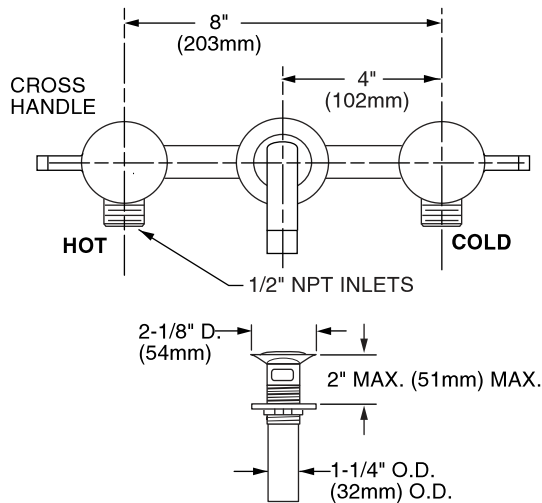

MODEL NUMBER:

- **2064.451 One 2 Handle Wall Mount**
Grid Drain

GENERAL DESCRIPTION:

Cast brass valve body on 8" centers. 1/4 turn washerless ceramic disc valve cartridges. Brass spout, metal lever handles. All brass grid drain body with 1-1/4" (32mm) tailpiece. 1.5 gpm/5.7L/min. maximum flow rate.

PRODUCT FEATURES:

Brass Construction: Durable. Easy to clean. Ideal for prolonged contact with water.

Ceramic Disc Valve Cartridges: Assures a lifetime of smooth handle operation and drip-free performance.

Low Lead: Meets NSF Standard 61/Section 9 & Prop 65 lead requirements.

Choice of Finishes: Available in Polished Chrome or Satin Nickel (PVD).

SUGGESTED SPECIFICATION:

Two handle in-wall lavatory faucet shall feature cast brass valve body. Shall also feature 1/4 turn washerless ceramic disc valve cartridges. Fitting shall be American Standard Model #2064.451__.