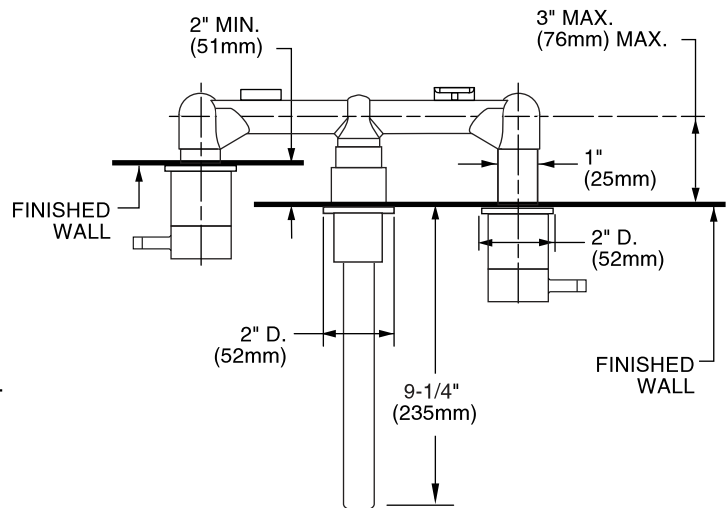

MODEL NUMBER:

- **2064.451 One 2 Handle Wall Mount**
Grid Drain

GENERAL DESCRIPTION:

Cast brass valve body on 8" centers. 1/4 turn washerless ceramic disc valve cartridges. Brass spout, metal lever handles. All brass grid drain body with 1-1/4" (32mm) tailpiece. 1.5 gpm/5.7L/min. maximum flow rate.

Low Lead: Meets NSF Standard 61/Section 9 & Prop 65 lead requirements.

Choice of Finishes: Available in Polished Chrome or Satin Nickel (PVD).

SUGGESTED SPECIFICATION:

Two handle in-wall lavatory faucet shall feature cast brass valve body. Shall also feature 1/4 turn washerless ceramic disc valve cartridges. Fitting shall be American Standard Model #2064.451__.