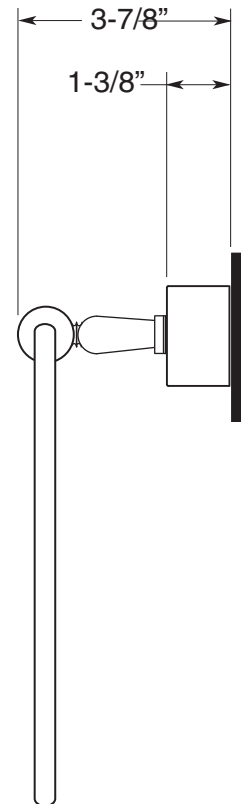

#### FEATURES:

- All brass construction.
- Available in all Sigma finishes. Warranty varies according to finish selection.
- Mounting bracket and screws are supplied.

Series 09  
Towel Ring  
1.09TR00

### TOP VIEW

### FRONT VIEW

### SIDE VIEW

Note: Measurements are subject to change or cancellation. No responsibility is assumed for use of superseded or voided pages.