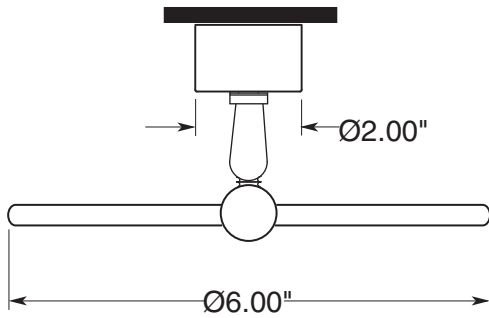

#### FEATURES:

- All brass construction.
- Available in all Sigma finishes. Warranty varies according to finish selection.
- Mounting bracket and screws are supplied.

Series 09  
Towel Ring  
1.09TR00

### TOP VIEW

### SIDE VIEW

Note: Measurements are subject to change or cancellation. No responsibility is assumed for use of superseded or voided pages.