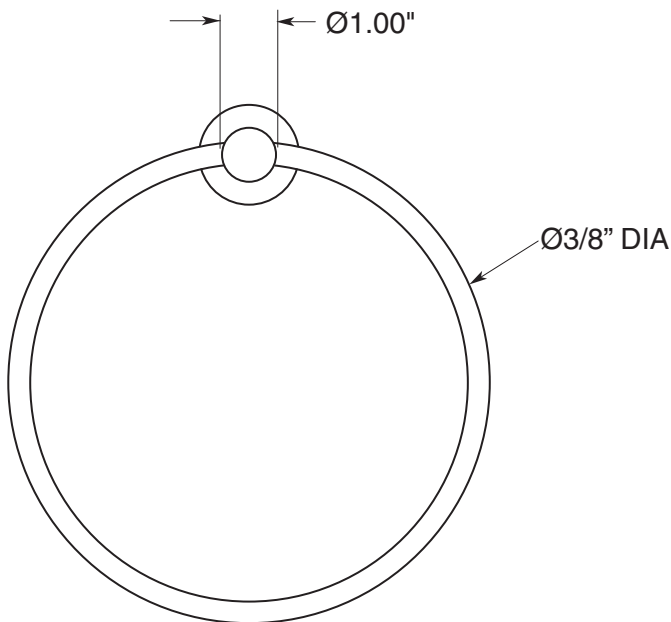

#### FEATURES:

- All brass construction.
- Available in all Sigma finishes. Warranty varies according to finish selection.
- Mounting bracket and screws are supplied.

Series 09  
Towel Ring  
1.09TR00

### TOP VIEW

### FRONT VIEW

### SIDE VIEW

Note: Measurements are subject to change or cancellation. No responsibility is assumed for use of superseded or voided pages.