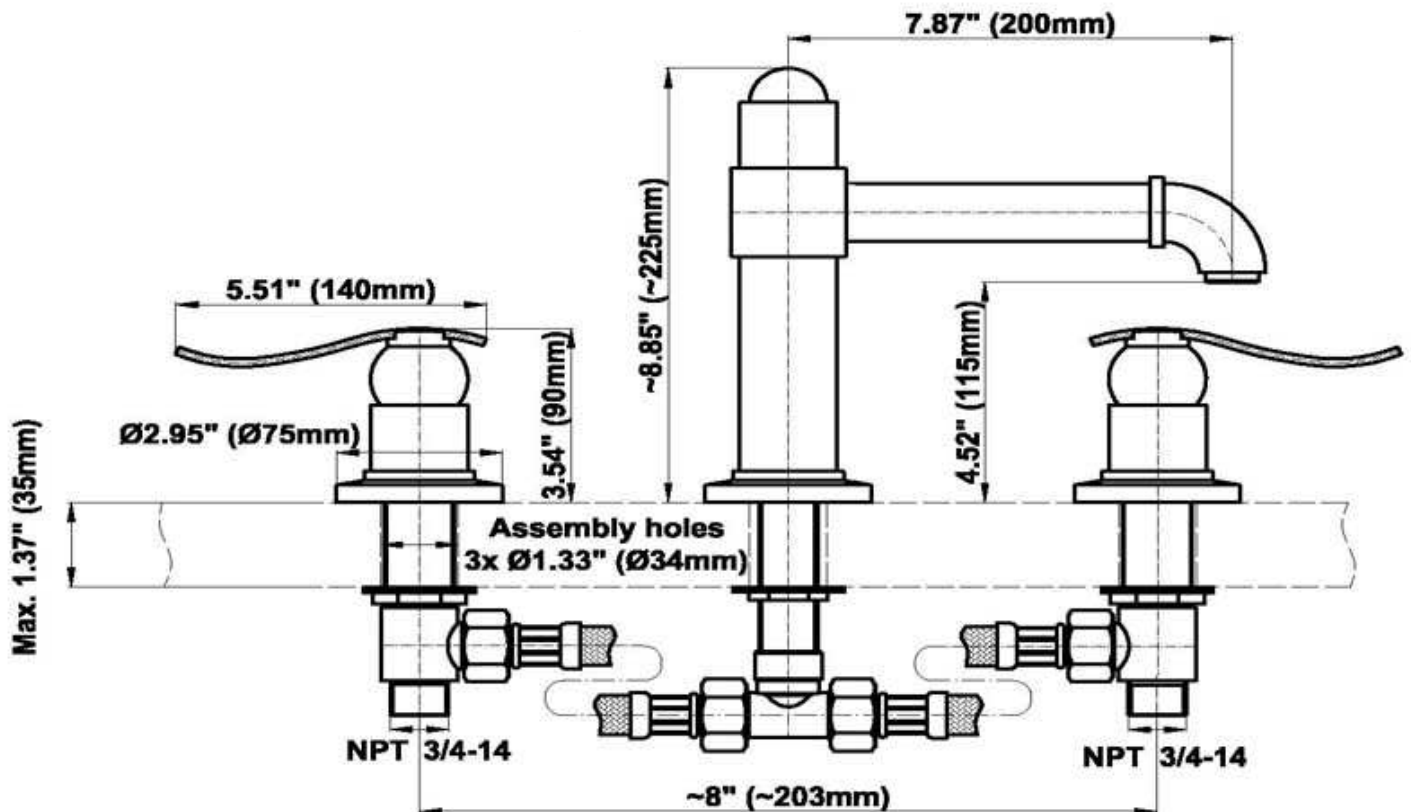

G-2150-LM20B

Bali Collection

Roman Tub (Rough and Trim)

GRAFF[®]
CUTTING EDGE DESIGN

Product Features

- Aerated flow rate ~2.2 gpm @ 60 psi
- 1-1/3" hole cutouts (x3)

Available Finishes

- Polished Chrome G-2150-LM20B-PC
- Steelnox[®] G-2150-LM20B-SN
- Olive Bronze G-2150-LM20B-OB
- Polished Nickel G-2150-LM20B-PN

Code Compliance

- CSA
- ADA

Optional Accessories

- In-line pressure balancing valve G-1060

Warranty

- Limited lifetime warranty

For complete warranty information go to www.graff-faucets.com/en-nam/warranty

The measurements shown are for reference only. Products and specifications shown are subject to change without notice. Revised 11/2012.