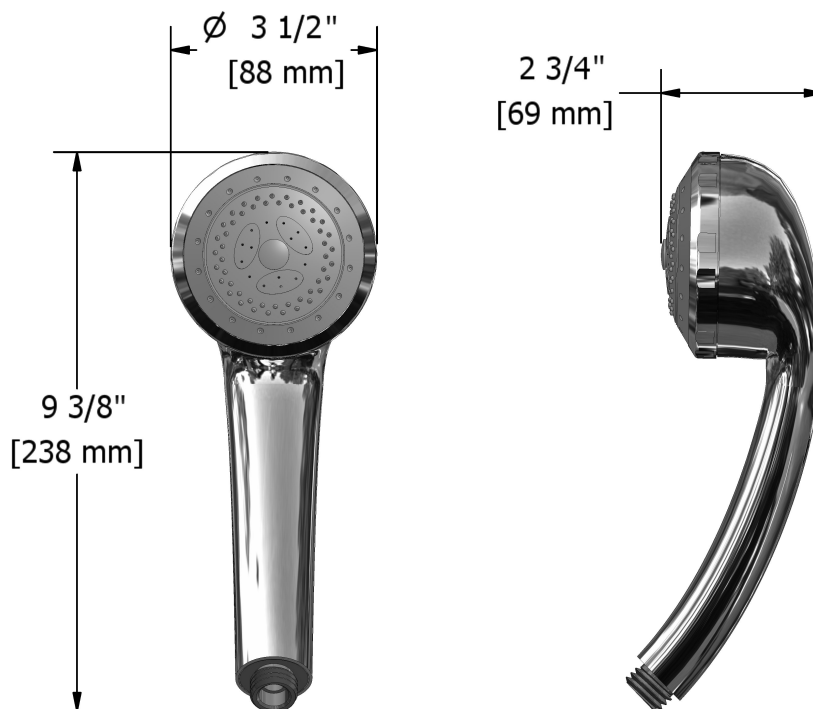

3 jet hand shower
06XX

Specifications

Descriptions

- 3-jet hand shower: tropical breeze, luxurious, massage
- Scale-free

Available colors

- C : Chrome
- BN : Brushed nickel (PVD)

Available flows

- 9.5 L/min, 2.5 gpm (US) 60psi
- 5.69 L/min, 1.5 gpm (US) 60psi (**06XX-15**)

Certifications

- CSA B125.1
- ASME A112.18.1
- CMR248 Approval

Sizes, models and finishes may differ from thoses presented.

Warranty

The Riobel inc. product carries a limited LIFETIME warranty on the finish Chrome, Gold (PVD), Brushed nickel (PVD), Night brushed (PVD), Polished nickel (PVD) and all working parts and is guaranteed from the initial date of purchase against all manufacturing defects. Other finished 1 year.