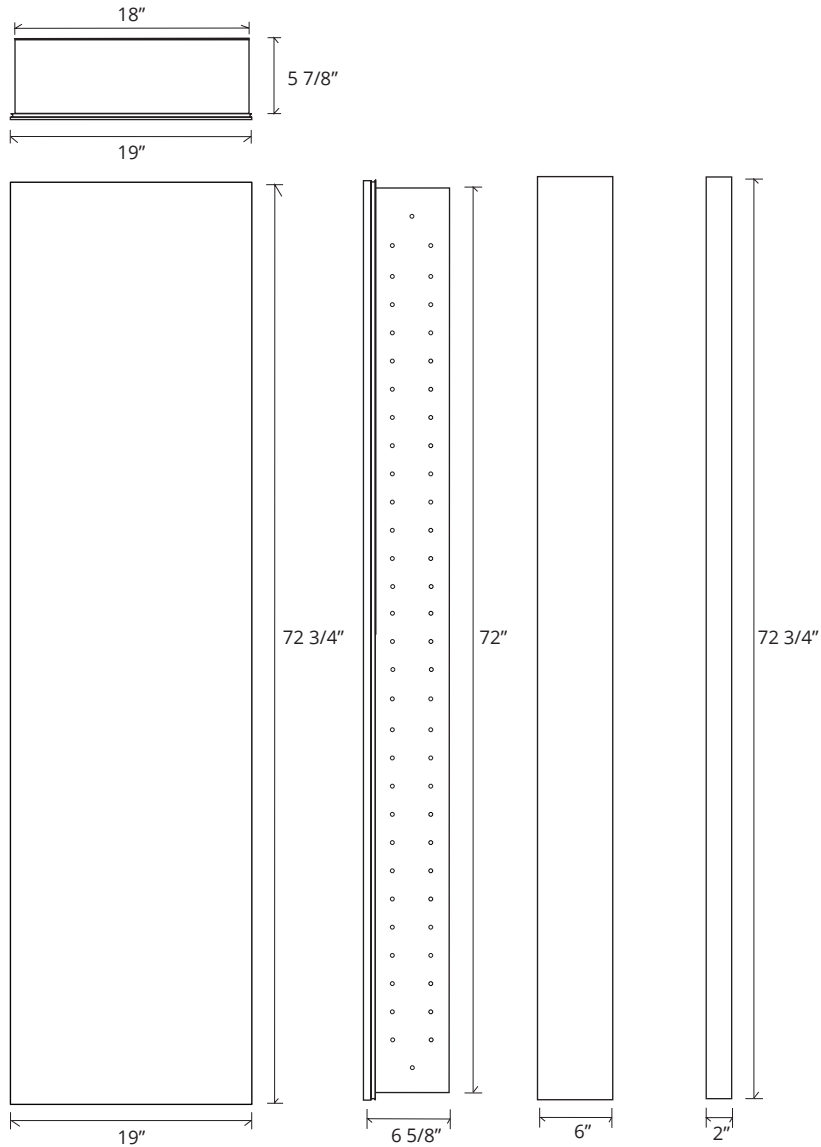

FULL-LENGTH FRAMELESS MIRROR CABINET

GC-2072-6-SC-FM

Side Mirror Kit - Order for Surface Mount, #SMK6-72; or Semi Recessed #SRMK2-72
 Beveled Mirror also available (add "BM" to model code)

SPECIFICATIONS

Roughing-in Opening	18 3/8" x 72 3/8"
Overall Dimensions	19" x 72 3/4"

GLASSCRAFTERS INC.

Handed Door is available with Left or Right Side Hinges. (add "L" or "R" to model code)

Special Order Glass Colors: