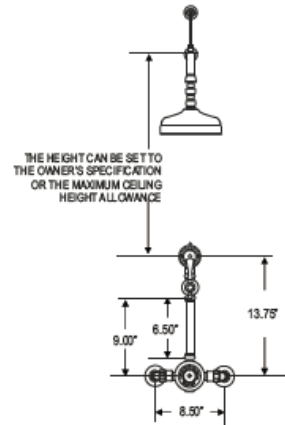

Exposed Tub/Shower Systems

Semi-Exposed 3/4" Thermostatic Horizontal Shower systems, Complete with 8" Shower Rose NO63 H/6908L40

Codes and Standards

- ADA

ALTMANS RESERVES THE RIGHT TO MODIFY AND CHANGE SPECIFICATIONS AT ANY TIME. PLEASE VERIFY DIMENSIONS PRIOR TO INSTALLATION