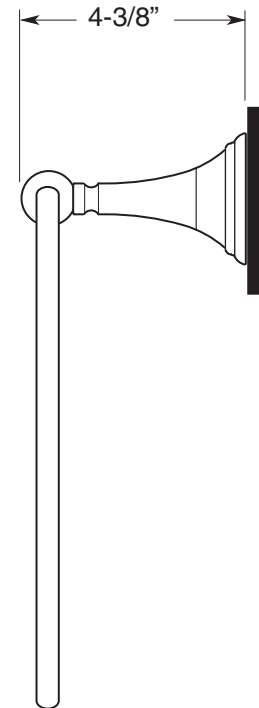

Series 20
Towel Ring
1.20TR00

FEATURES:

- All brass construction.
- Available in all Sigma finishes. Warranty varies according to finish selection.
- Mounting bracket and screws are supplied. Mounting set screw can be rotated to top or bottom.

TOP VIEW

FRONT VIEW

SIDE VIEW

Note: Measurements are subject to change or cancellation. No responsibility is assumed for use of superseded or voided pages.