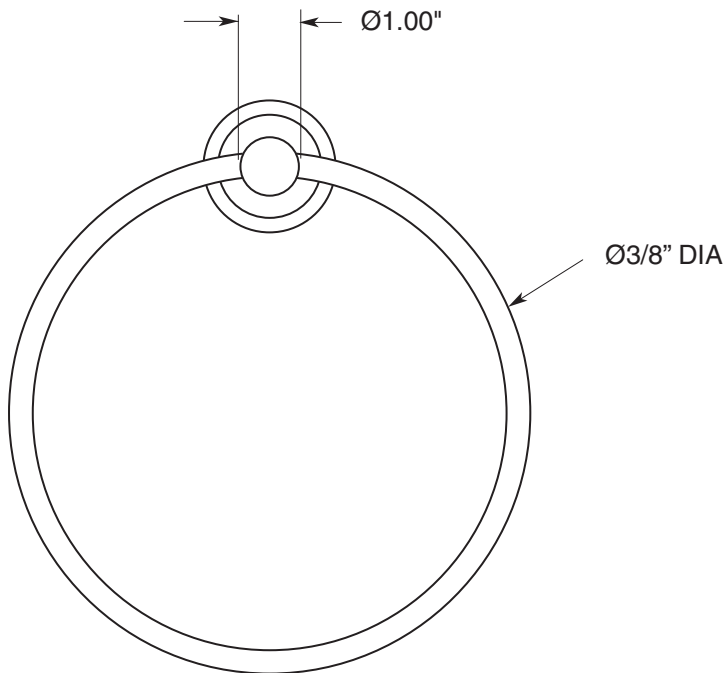

Series 20
Towel Ring
1.20TR00

FEATURES:

- All brass construction.
- Available in all Sigma finishes. Warranty varies according to finish selection.
- Mounting bracket and screws are supplied. Mounting set screw can be rotated to top or bottom.

TOP VIEW

FRONT VIEW

SIDE VIEW

Note: Measurements are subject to change or cancellation. No responsibility is assumed for use of superseded or voided pages.