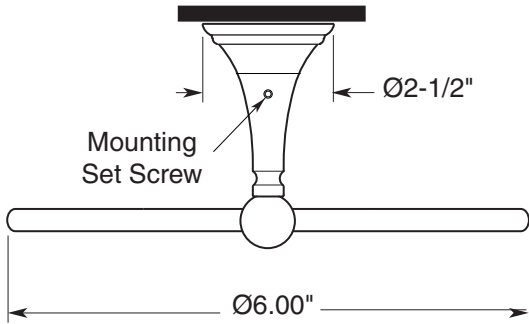

Series 20
Towel Ring
1.20TR00

FEATURES:

- All brass construction.
- Available in all Sigma finishes. Warranty varies according to finish selection.
- Mounting bracket and screws are supplied. Mounting set screw can be rotated to top or bottom.

TOP VIEW

FRONT VIEW

SIDE VIEW

Note: Measurements are subject to change or cancellation. No responsibility is assumed for use of superseded or voided pages.