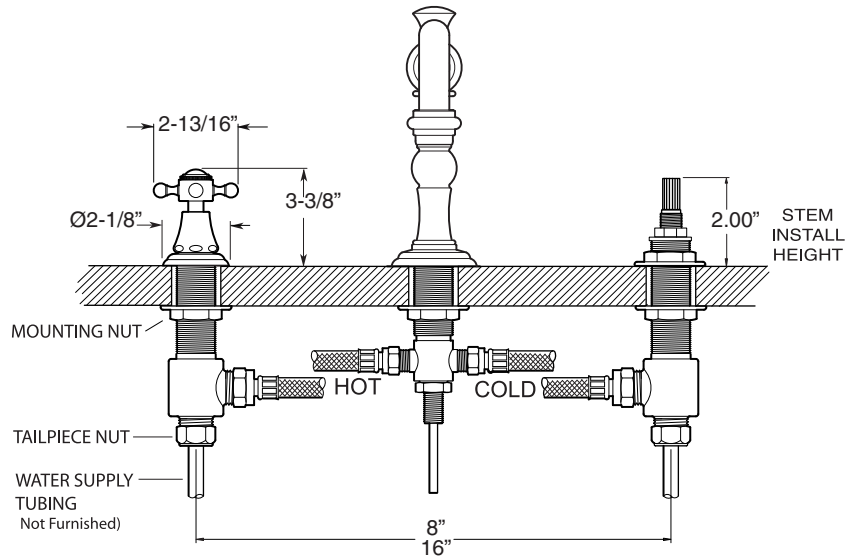

**FEATURES:**

- All brass construction. Flexible hoses designed to be installed on 8" to 16" centers. Includes pop-up style drain assembly.
- Cross handle style with center screw attachment.
- 1/4-turn ceramic disc valve cartridge.
- Available in all finishes. Warranty varies according to finish selection.
- Standard aerator is limited to 1.5 gpm.
- Certified to meet and exceed the following codes and standards:  
ASME A112.18.1-2005/CSAB 125.1-2005

1.355508

St. Michel

Widespread Lavatory Set

**NOTE:** Spout and valves install through 1-1/4" diameter holes

Note: Measurements are subject to change or cancellation. No responsibility is assumed for use of superseded or voided pages.

# Parts List

## Series 350

St. Michel  
Widespread Lavatory Set