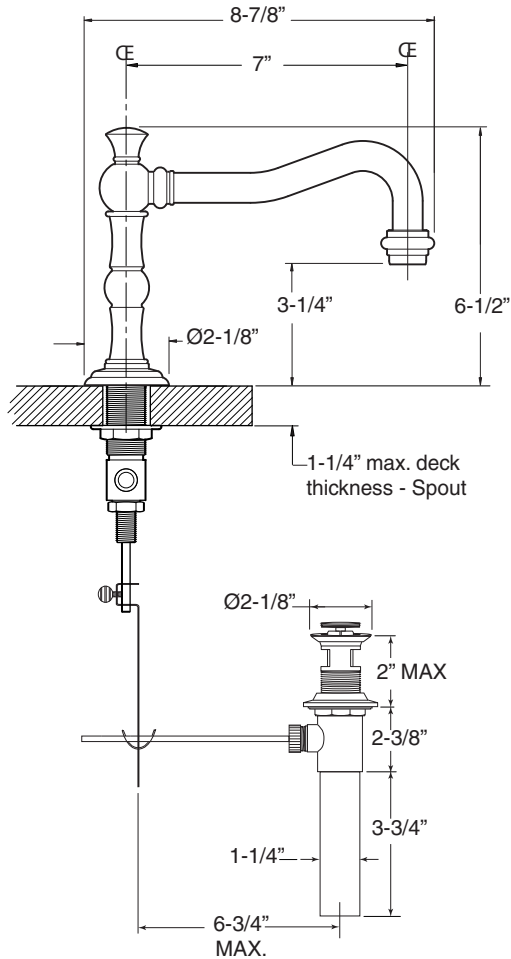

**FEATURES:**

- All brass construction. Flexible hoses designed to be installed on 8" to 16" centers. Includes pop-up style drain assembly.
- Cross handle style with center screw attachment.
- 1/4-turn ceramic disc valve cartridge.
- Available in all finishes. Warranty varies according to finish selection.
- Standard aerator is limited to 1.5 gpm.
- Certified to meet and exceed the following codes and standards:  
ASME A112.18.1-2005/CSAB 125.1-2005

1.355508

St. Michel

Widespread Lavatory Set

**NOTE:** Spout and valves install through 1-1/4" diameter holes

Note: Measurements are subject to change or cancellation. No responsibility is assumed for use of superseded or voided pages.

# Parts List

## Series 350

St. Michel  
Widespread Lavatory Set