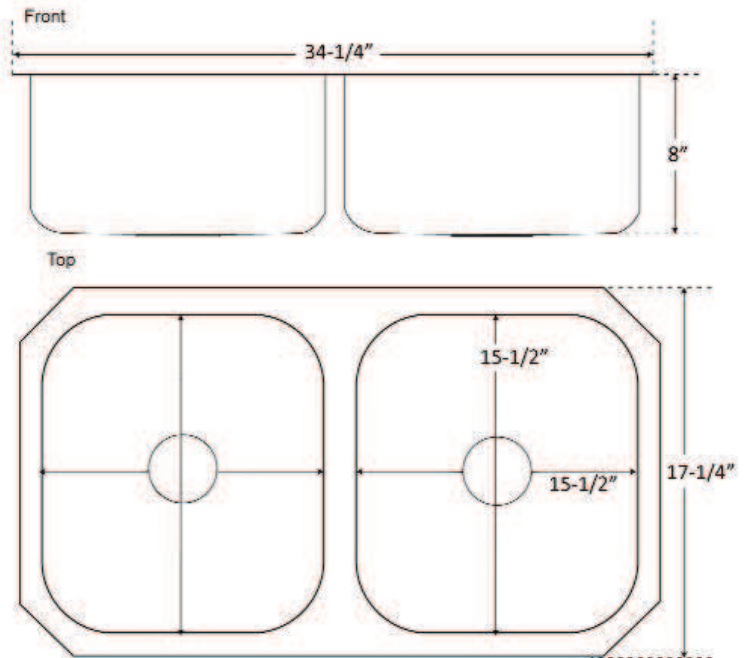

**35" SEVERN DOUBLE
BOWL UNDERMOUNT SINK**

Cat. No
KSCDB3500-AC

W: 34-1/4"
D: 17-1/4"
H: 8"

Features:

- ▶ Constructed of solid 16 gauge copper
- ▶ Smooth and flat 3/4" rim
- ▶ Sink bowl has no internal welds
- ▶ Rounded interior corners easy for cleaning
- ▶ Sink bottom angled to drainage
- ▶ Hand polished finish
- ▶ Accommodates 3-1/2" drain
- ▶ Drain sold separately
- ▶ Patina applied to copper using French hot process
- ▶ Copper is a living finish and will patina over time

Finish:

AC Antique Copper

***Please do NOT cut hole without
template or actual product.**

Interior Bowl Dimensions:

Basin Interior: 15-1/2" W x 15-1/2" D
Basin Depth: 7-1/2"

Dimensions of fixture are nominal and may vary within the range of tolerances established by ANSI Standard A112.19.2. Dimensions and specifications subject to change without notice.