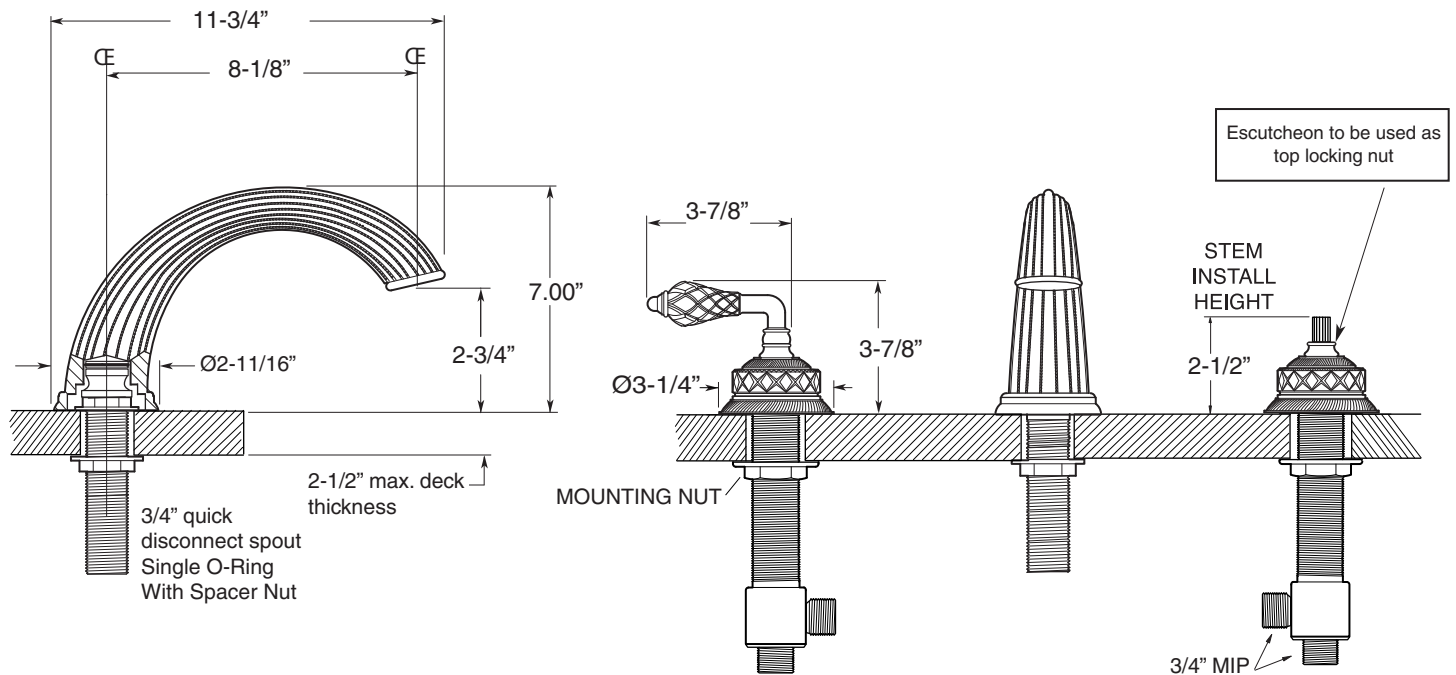

FEATURES:

- All brass construction.
- Crystal lever style handle and escutcheon with setscrew attachment.
- 3/4" valve bodies with 1/4-turn ceramic disc cartridge.
- Available in all finishes. Warranty varies according to finish.
- Certified to meet and exceed the following codes and standards:
ASME A112.18.1-2005/CSAB 125.1-2005

Specifications
Series 3200

Luxembourg
Roman Tub Set with Deckmount
Handshower and Diverter
1.326593
(1.326593T - Trim only)

Spout and valves install through 1-1/4" diameter holes.
Plumber to provide 3/4" supply lines to valves

NOTE: 1/2" outlet for in-line vacuum breaker (18.15.055), and 60" chrome spiral hose (18.10.016) - INCLUDED

Note: Measurements are subject to change or cancellation. No responsibility is assumed for use of superseded or voided pages.

Series 3200

Luxembourg
Roman Tub Set with Deckmount
Diverter and Handshower