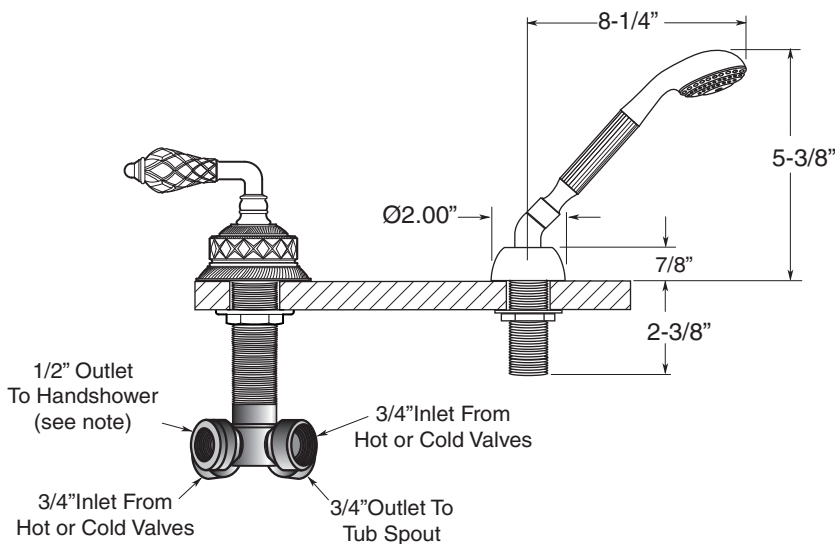

FEATURES:

- All brass construction.
- Crystal lever style handle and escutcheon with setscrew attachment.
- 3/4" valve bodies with 1/4-turn ceramic disc cartridge.
- Available in all finishes. Warranty varies according to finish.
- Certified to meet and exceed the following codes and standards:
ASME A112.18.1-2005/CSAB 125.1-2005

Specifications
Series 3200

Luxembourg
Roman Tub Set with Deckmount
Handshower and Diverter
1.326593
(1.326593T - Trim only)

Spout and valves install through 1-1/4" diameter holes.
Plumber to provide 3/4" supply lines to valves

NOTE: 1/2" outlet for in-line vacuum breaker (18.15.055), and 60" chrome spiral hose (18.10.016) - INCLUDED

Note: Measurements are subject to change or cancellation. No responsibility is assumed for use of superseded or voided pages.

Series 3200

Luxembourg
Roman Tub Set with Deckmount
Diverter and Handshower