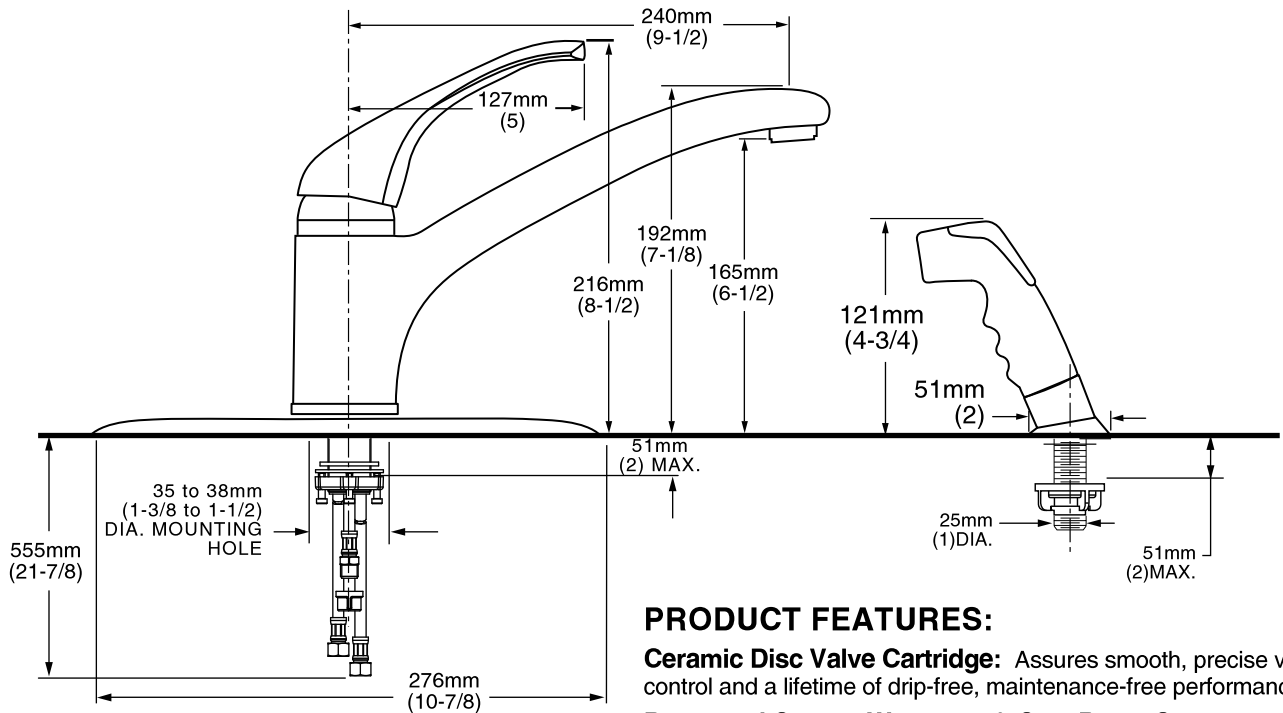

**MODEL NUMBER:**

- 4400.641 Kitchen Faucet**  
 Color-matched handspray. Escutcheon plate (use is optional).

**GENERAL DESCRIPTION:**

Cast brass body and swivel spout. Stamped brass escutcheon plate, and metal lever handle. Washerless 47mm ceramic disc valve cartridge with Hot Limit Safety Stop. Braided flexible supply hoses with 3/8" compression connections. 2.2 gpm/8.3L/min. maximum flow rate. Brass mounting shank with brass fixation ring (for installation on counters up to 2"). Can be mounted with or without supplied escutcheon plate (escutcheon size 10-7/8"L x 2-1/2"W). Color-matched hand spray. Cap provided for less spray applications.

**PRODUCT FEATURES:**

- Ceramic Disc Valve Cartridge:** Assures smooth, precise valve control and a lifetime of drip-free, maintenance-free performance.
- Brass and Copper Waterway & Cast Brass Spout:** Highest quality materials for durability and long life.
- Memory Position Valving:** Allows user to turn valve on and off at preferred temperature setting without readjusting handle position each time.
- Adjustable Hot Limit Safety Stop:** Limits the amount of hot water allowed to mix with cold. Reduces the risk of accidental scalding.
- Low Lead:** Meets NSF Standard 61/Section 9 & Prop 65 lead requirements.
- Choice of Finishes:** Choice of Polished Chrome, Stainless Steel (PVD) or Satin Nickel (PVD).

**SUGGESTED SPECIFICATION:**

Single control kitchen faucet shall feature a cast brass body and cast brass swivel spout. Stamped brass escutcheon plate, and metal lever handle. Shall also feature washerless ceramic disc valve cartridge with integral hot limit safety stop. Fitting shall be American Standard Model # 4400.641. \_\_\_\_\_ .