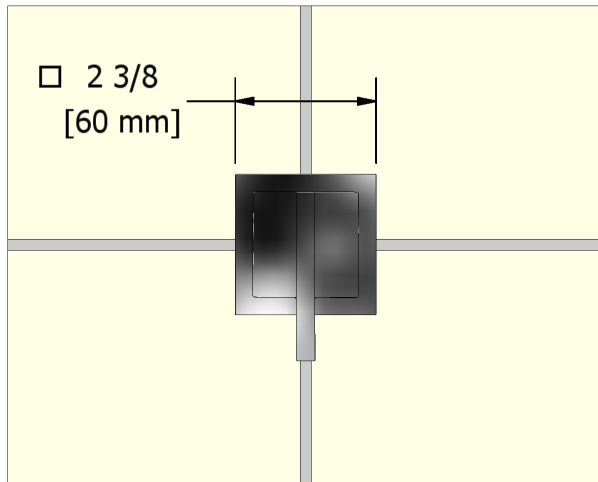

Sizes, models and finishes may differ from thoses presented.

Warranty

The Riobel inc. product carries a limited LIFETIME warranty on the finish Chrome, Gold (PVD), Brushed nickel (PVD), Night brushed (PVD), Polished nickel (PVD) and all working parts and is guaranteed from the initial date of purchase against all manufacturing defects. Other finished 1 year.

Customer Service

Ontario, West Canada : 888-287-5354 Quebec, Maritimes, United States : 866-473-8442

2014.05.06