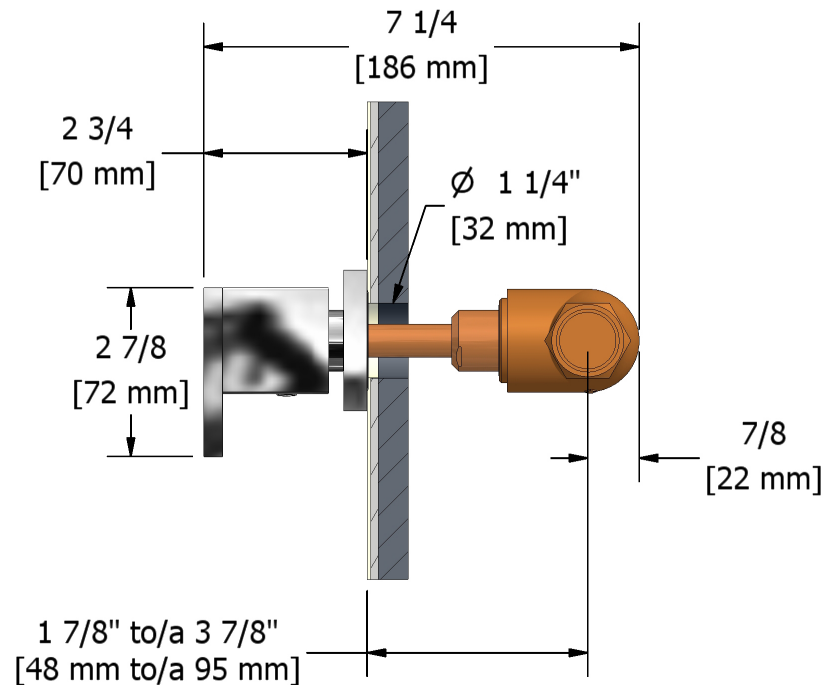

3/4" shut-off valve
QSTQ30XX

Specifications

Descriptions

- 3/4" inlet female NPT
- 3/4" ceramic cartridge

Available colors

- C : Chrome
- BN : Brushed nickel (PVD)

Cartridges

- 401-043

Certifications

- CSA B125.1
- ASME A112.18.1
- CMR248 Approval

Sizes, models and finishes may differ from thoses presented.

Warranty

The Riobel inc. product carries a limited LIFETIME warranty on the finish Chrome, Gold (PVD), Brushed nickel (PVD), Night brushed (PVD), Polished nickel (PVD) and all working parts and is guaranteed from the initial date of purchase against all manufacturing defects. Other finished 1 year.