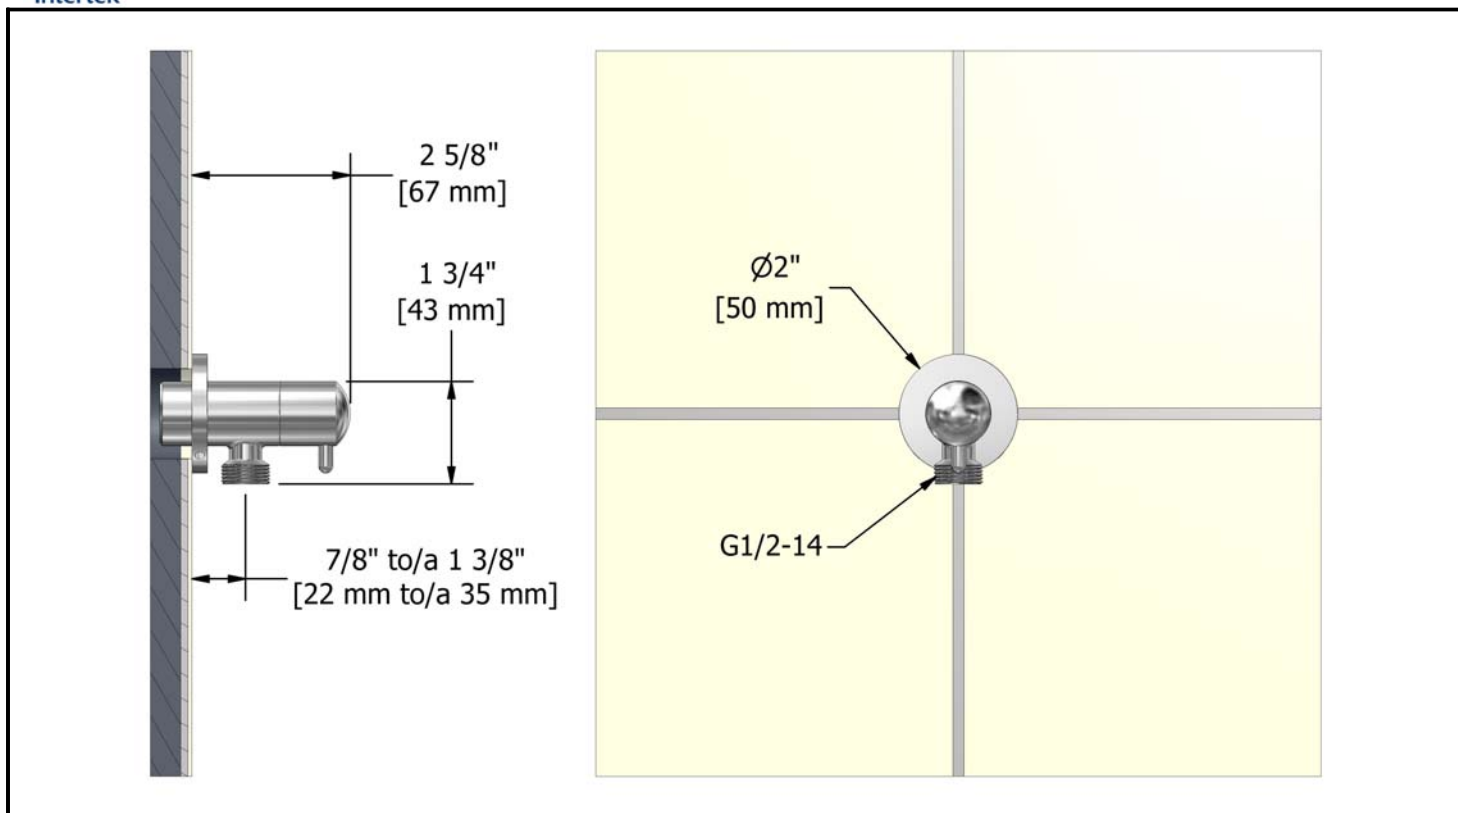

Certifications

- ASME A112.18.1
- CSA B125.1
- CMR248 Approval