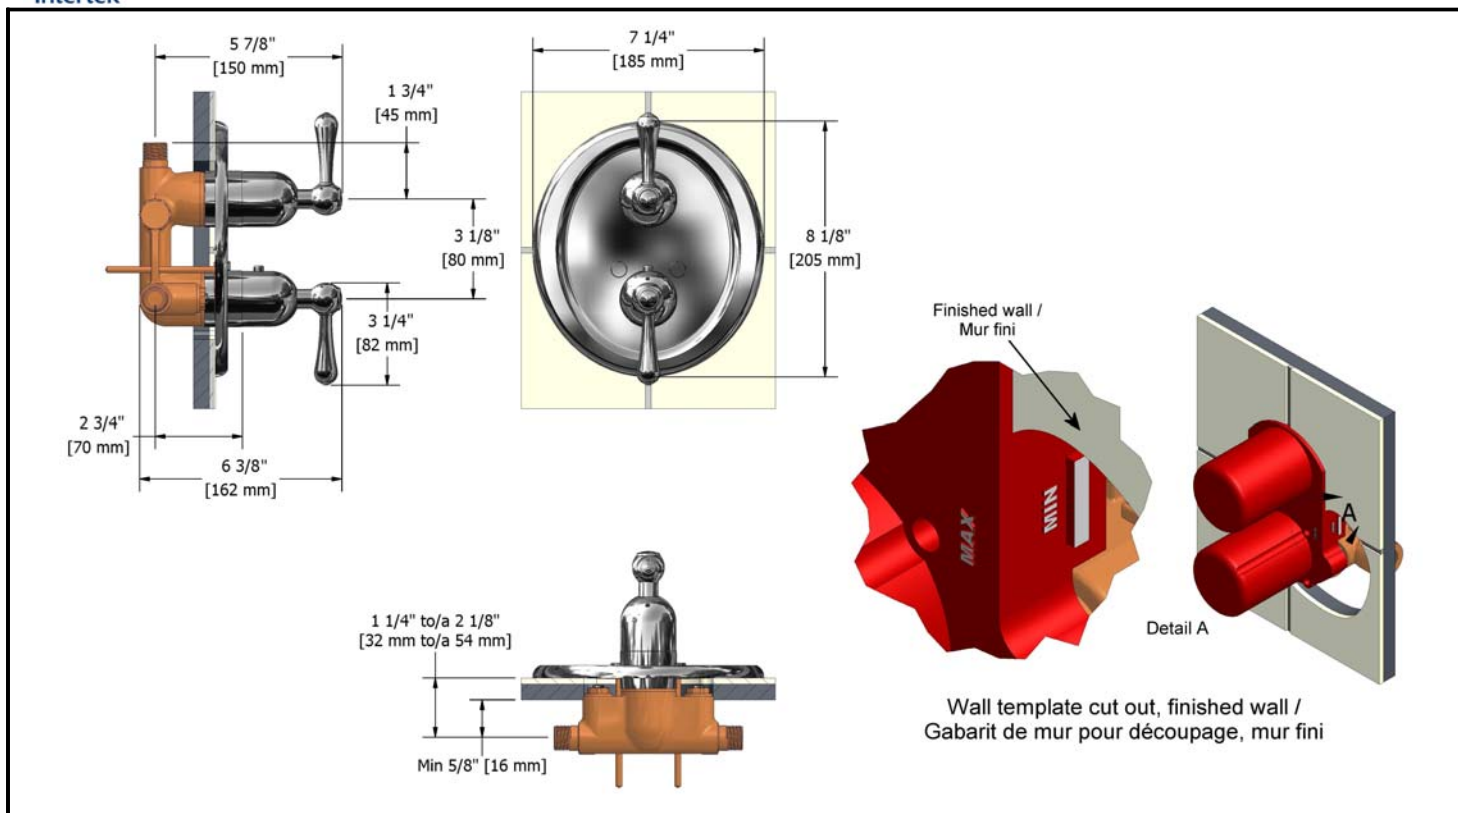

Certifications

- ASSE 1016
- ASME A112.18.1
- CSA B125.1
- CMR248 Approval

Sizes, models and finishes may differ from those presented.

Warranty

The Riobel inc. product carries a limited LIFETIME warranty on the finish Chrome, Gold (PVD), Brushed nickel (PVD), Night brushed (PVD), Polished nickel (PVD) and all working parts and is guaranteed from the initial date of purchase against all manufacturing defects. Other finished 1 year.

Customer service

Ontario, West Canada : 888-287-5354 Quebec, Maritimes, United States : 866-473-8442