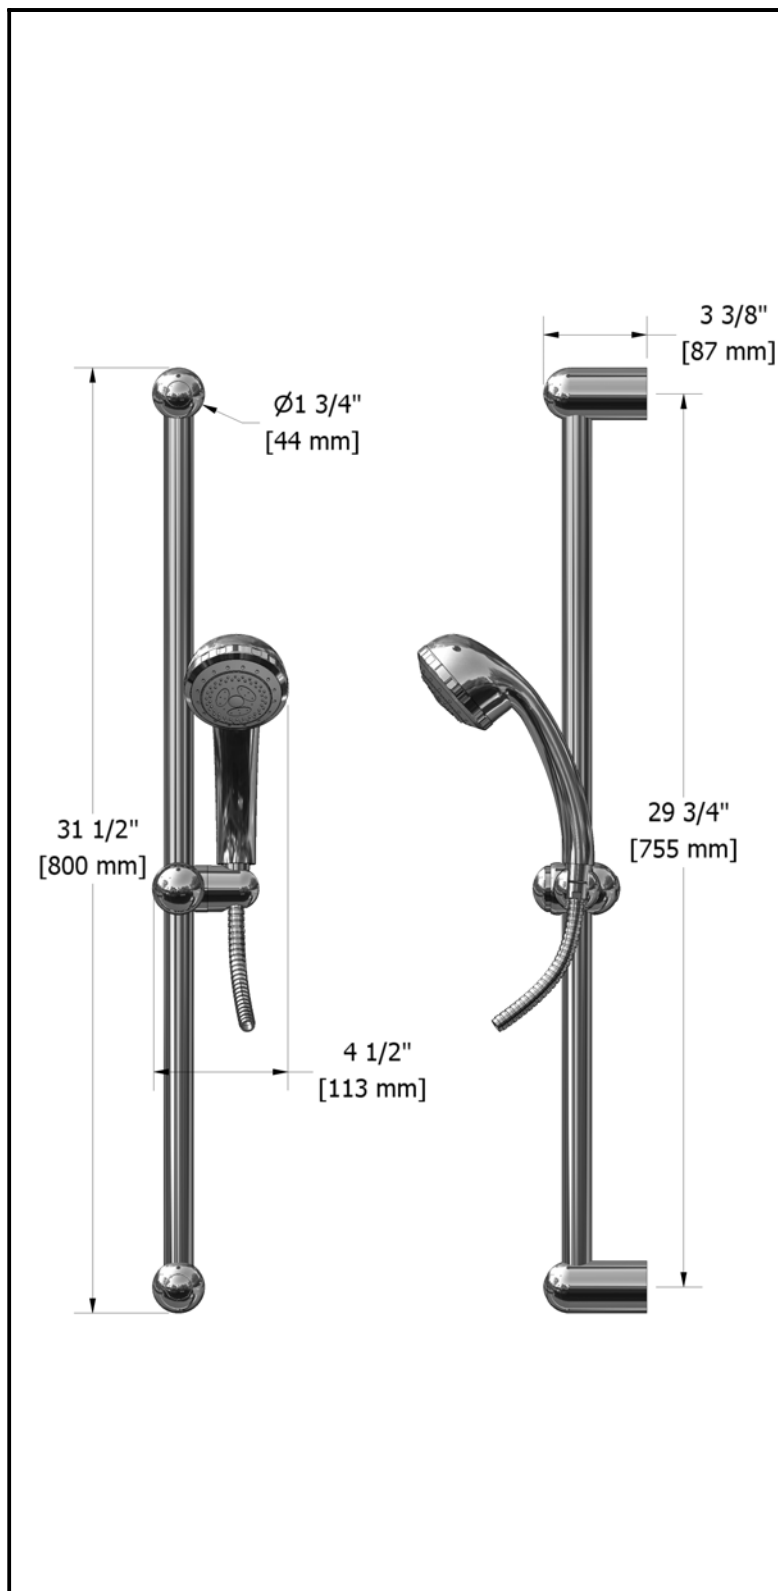

½" Thermostatic/pressure balance system with hand shower rail, 3 body jets and shower head

KIT#642MALXX

Specifications

Composition

- 780 - Elbow supply with shut-off valve
- 503 - 40 cm (16") shower arm
- 408 - 20 cm (8") shower head
- 327 - Eco body jet
- 6006 - Hand shower rail
- MA20L - ½" shut-off valve
- MA42L - ½" thermostatic pressure balance valve with shut-off valve

Customer service

Ontario, West Canada : 888-287-5354 Quebec, Maritimes, United States : 866-473-8442

40 cm (16") shower arm

503XX

Specifications

Descriptions

- 1/2" male inlet NPT
- Solid brass
- Round flange

Customer service

Ontario, West Canada : 888-287-5354 Quebec, Maritimes, United States : 866-473-8442

20 cm (8") shower head

408XX

Specifications

Descriptions

- ½" female inlet
- Solid brass
- Scale-free
- Swivel

Customer service

Ontario, West Canada : 888-287-5354 Quebec, Maritimes, United States : 866-473-8442

Hand shower rail
6006XX

Specifications

Descriptions

- 06, 3 jet hand shower
- 150 cm (59") double interlock flexible hose and swivel
- Ø25 mm (1") slide bar