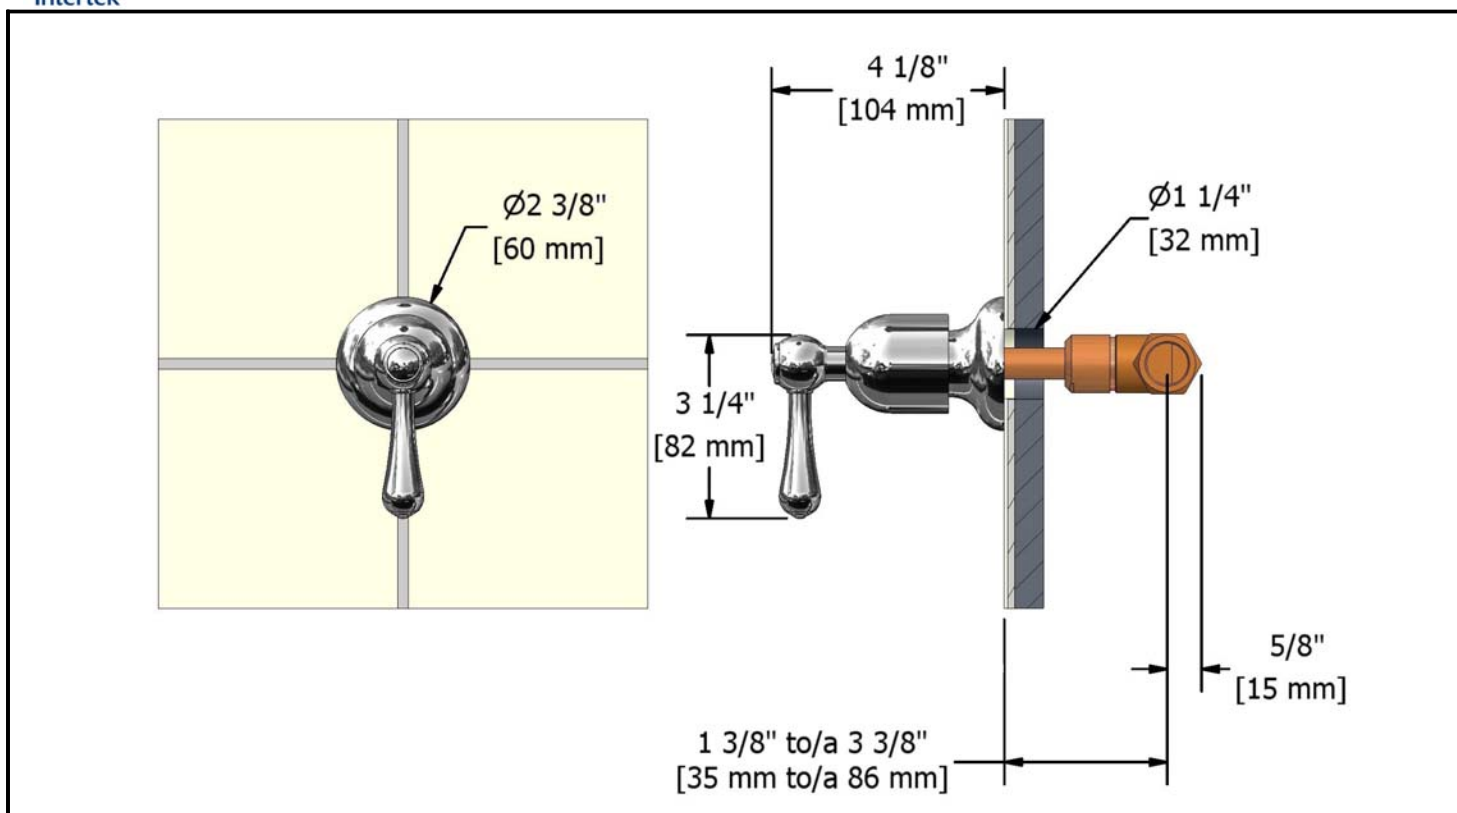

Sizes, models and finishes may differ from those presented.

Warranty

The Riobel inc. product carries a limited LIFETIME warranty on the finish Chrome, Gold (PVD), Brushed nickel (PVD), Night brushed (PVD), Polished nickel (PVD) and all working parts and is guaranteed from the initial date of purchase against all manufacturing defects. Other finished 1 year.

Customer service

Ontario, West Canada : 888-287-5354 Quebec, Maritimes, United States : 866-473-8442