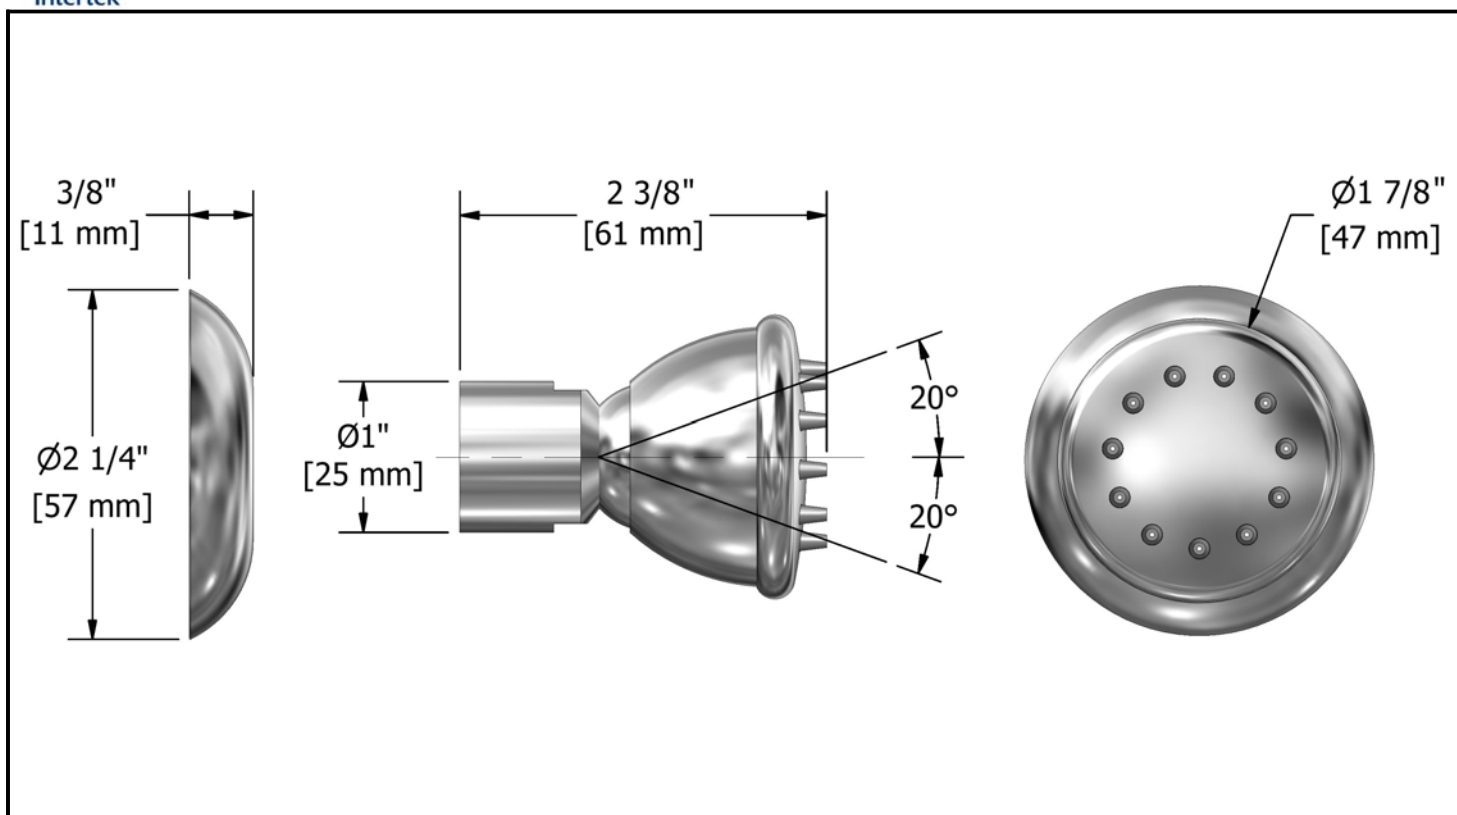

Certifications

- CMR248 Approval
- ASME A112.18.1
- CSA B125.1