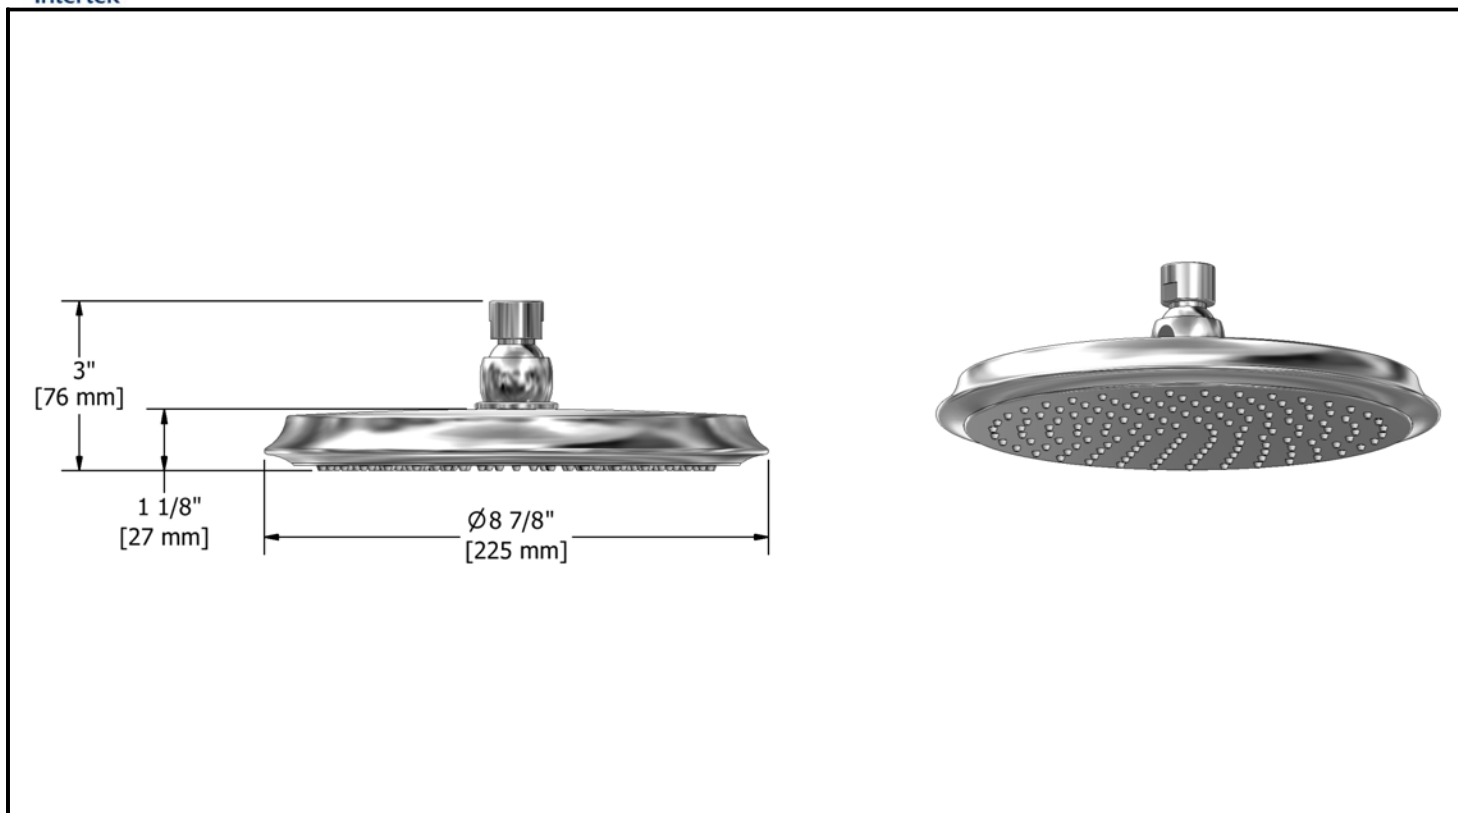

Sizes, models and finishes may differ from those presented.

Warranty

The Riobel inc. product carries a limited LIFETIME warranty on the finish Chrome, Gold (PVD), Brushed nickel (PVD), Night brushed (PVD), Polished nickel (PVD) and all working parts and is guaranteed from the initial date of purchase against all manufacturing defects. Other finished 1 year.

Customer service

Ontario, West Canada : 888-287-5354 Quebec, Maritimes, United States : 866-473-8442