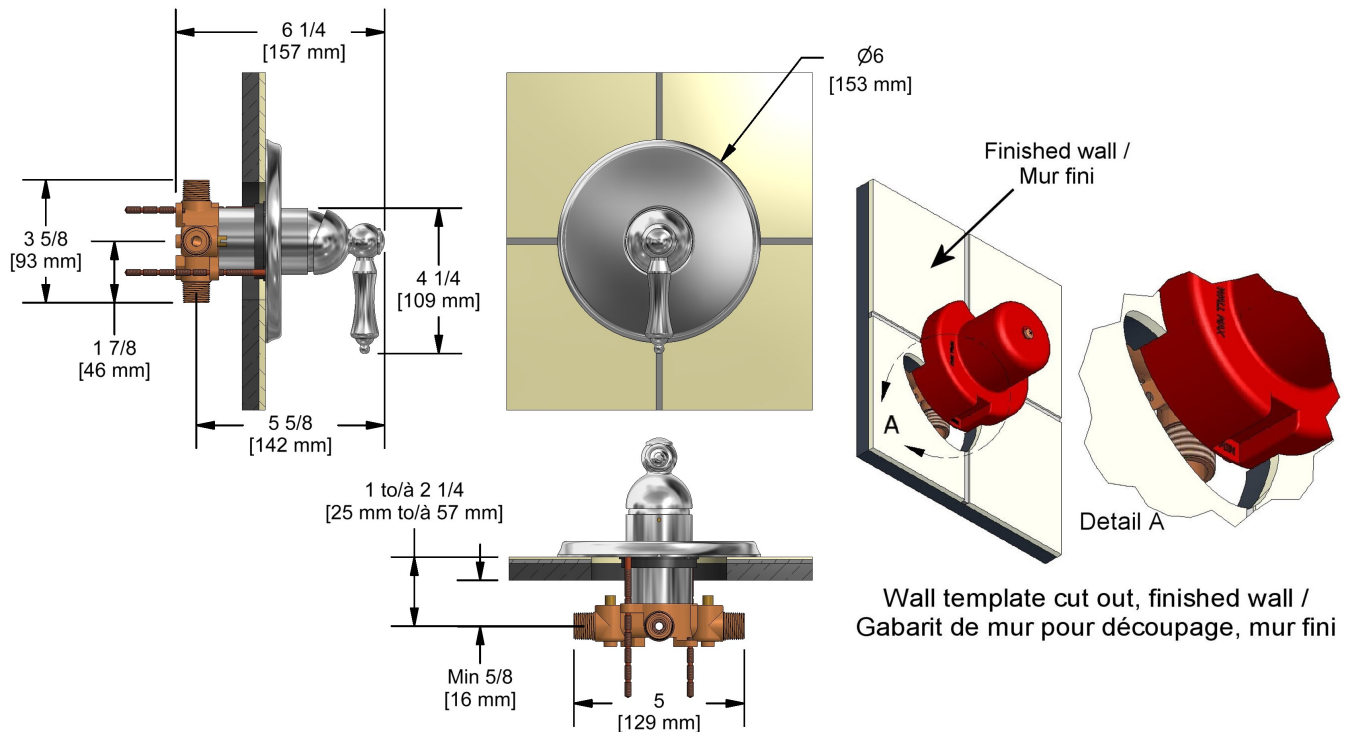

Type P (pressure balance) shower
PR54XX

Specifications

Composition

- PR51C - Type P (pressure balance) complete valve
- 6006C - Hand shower rail
- 747C - Elbow supply

Available colors

- C : Chrome
- CW : Chrome/White
- BN : Brushed nickel (PVD)

Customer Service

Ontario, West Canada : 888-287-5354 Quebec, Maritimes, United States : 866-473-8442

Type P (pressure balance) complete valve
PR51XX

Specifications

Descriptions

- 1/2" inlet male NPT or sweat
- Service stops
- Ceramic cartridge and balancing spool with check valves
- Double action: flow and temperature control
- 1/2" outlet male NPT or sweat

Available colors

- C : Chrome
- CW : Chrome/White
- BN : Brushed nickel (PVD)

Available flows

- 22 L/min, 5.8 gpm (US) 60psi

Cartridges

- 401-016 - 405-010

Certifications

- CSA B125.1
- ASME A112.18.1
- ASSE 1016

Customer Service

Ontario, West Canada : 888-287-5354 Quebec, Maritimes, United States : 866-473-8442

Hand shower rail
6006XX

Specifications

Descriptions

- 150 cm (59") double interlock flexible hose, swivel and integrated vacuum breaker
- Ø25 mm (1") slide bar
- Scale-free
- 06, 3-jet hand shower