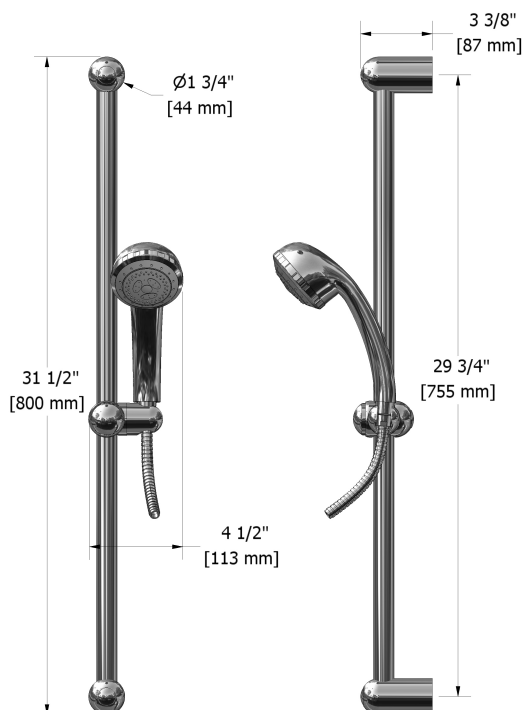

Type P (pressure balance) shower
PR54XX

Specifications

Composition

- PR51C - Type P (pressure balance) complete valve
- 6006C - Hand shower rail
- 747C - Elbow supply

Available colors

- C : Chrome
- CW : Chrome/White
- BN : Brushed nickel (PVD)

Customer Service

Ontario, West Canada : 888-287-5354 Quebec, Maritimes, United States : 866-473-8442

Hand shower rail
6006XX

Specifications

Descriptions

- 150 cm (59") double interlock flexible hose, swivel and integrated vacuum breaker
- Ø25 mm (1") slide bar
- Scale-free
- 06, 3-jet hand shower

Available colors

- C : Chrome
- BN : Brushed nickel (PVD)
- PN : Polished nickel (PVD)

Available flows

- 9.5 L/min, 2.5 gpm (US) 60psi
- 5.69 L/min, 1.5 gpm (US) 60psi (**6006XX-15**)

Certifications

- CSA B125.1
- ASME A112.18.1
- CMR248 Approval

Customer Service

Ontario, West Canada : 888-287-5354 Quebec, Maritimes, United States : 866-473-8442

Elbow supply
747XX

Specifications

Descriptions

- 1/2" inlet female NPT
- 1/2" outlet male
- Adjustable depth