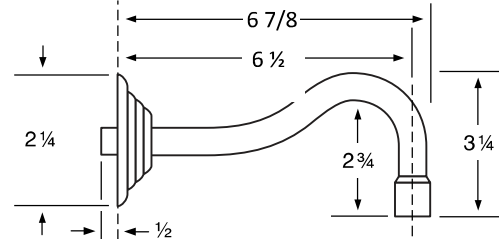

## Specifications

**24-2.2/32-2.2/86-2.2/87-2.2/96-2.2/  
203-2.2/318-2.2** Widespread Wall Mounted  
**24-1.2-L4/32-1.1-SA1** Single Handle Wall Mounted

**25-2.2** Widespread Wall Mounted  
**25-1.2-IN14** Single Handle Wall Mounted

**26-2.2** Widespread Wall Mounted

**29-2.2** Widespread Wall Mounted

**160-2.2** Widespread Wall Mounted

**28-2.2** Widespread Wall Mounted  
**28-1.2** Single Handle Wall Mounted

**33-2.2/130-2.2/140-2.2/150-2.2  
180-2.2/201-1.1/204-2.2/205-2.2/206-2.2  
310-2.2/311-2.2/312-2.2/313-2.2/316-2.2  
319-2.2/320-2.2/321-2.2**  
Widespread Wall Mounted

**33-1.2-WW/180-1.1-CC/204-1.2-U5  
205-1.2-T8,Y,Z/206-1.2-U3,SW/310-1.2-A  
321-1.2-S2**  
Single Handle Wall Mounted

**206-2.2** Widespread Wall Mounted - 6 1/2"

**206-2.2** Widespread Wall Mounted - 11"

See Handle Trim Specifications for a complete list of handle trims