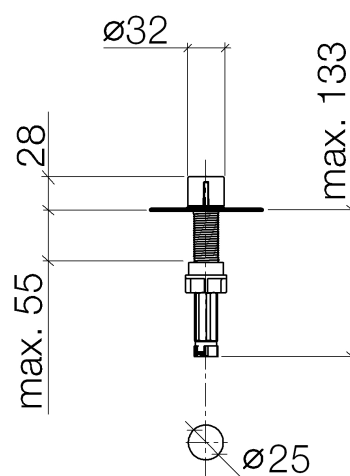

Product specifications

- Turning knob without flange
- Remote control for one sink only, for cable operated kitchen drains
- Including adapter for Bowden cable

Surfaces

- | | |
|-----------------|-------------|
| • chrome | 10712970-00 |
| • matt platinum | 10712970-06 |

Exploded assembly drawing

Order quantity

No.	Article number	Name	Installation quantity
1	092097030ff	handle	1
2	09121200290	fixing cap	1
3	092787011ff	rosette	1
4	09141004290	seal	1
5	09290608790	spindle	1
6	0430010290090	adaptor	1
7	09240317590	adaptor	1
8	091110073-07	connection	1
9	091110074-07	connection	1
10	091110079-07	connection	1
11	09301108790	disc	1
12	092330024-07	nut	1