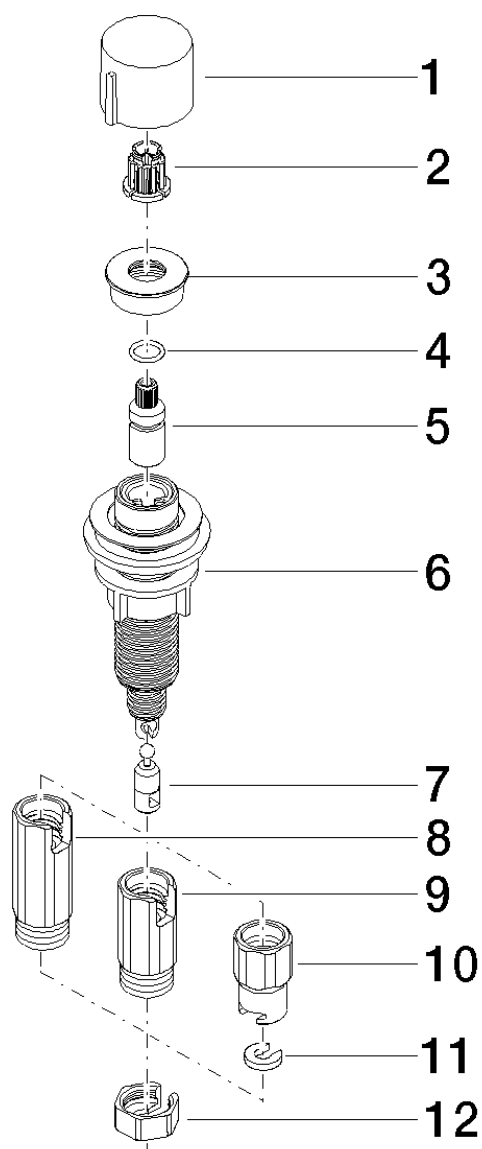

Product specifications

- Turning knob without flange
- Remote control for one sink only, for cable operated kitchen drains
- Including adapter for Bowden cable

Surfaces

- | | |
|-----------------|-------------|
| • chrome | 10712970-00 |
| • matt platinum | 10712970-06 |

Exploded assembly drawing

Order quantity

No.	Article number	Name	Installation quantity
1	092097030ff	handle	1
2	09121200290	fixing cap	1
3	092787011ff	rosette	1
4	09141004290	seal	1
5	09290608790	spindle	1
6	0430010290090	adaptor	1
7	09240317590	adaptor	1
8	091110073-07	connection	1
9	091110074-07	connection	1
10	091110079-07	connection	1
11	09301108790	disc	1
12	092330024-07	nut	1