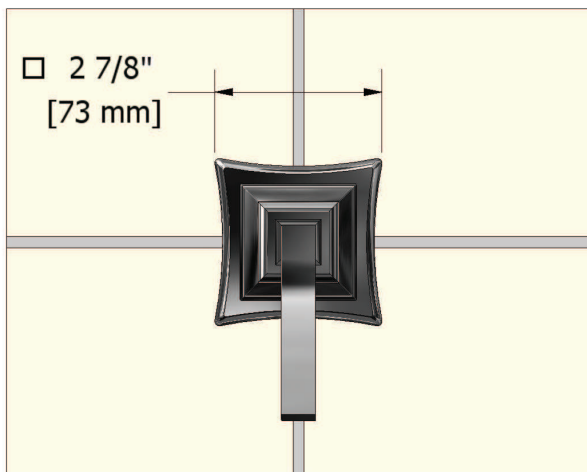

Sizes, models and finishes may differ from thoses presented.

Warranty

The Riobel inc. product carries a limited LIFETIME warranty on the finish Chrome, Gold (PVD), Brushed nickel (PVD), Night brushed (PVD), Polished nickel (PVD) and all working parts and is guaranteed from the initial date of purchase against all manufacturing defects. Other finished 1 year.

Customer Service

Ontario, West Canada : 888-287-5354 Quebec, Maritimes, United States : 866-473-8442