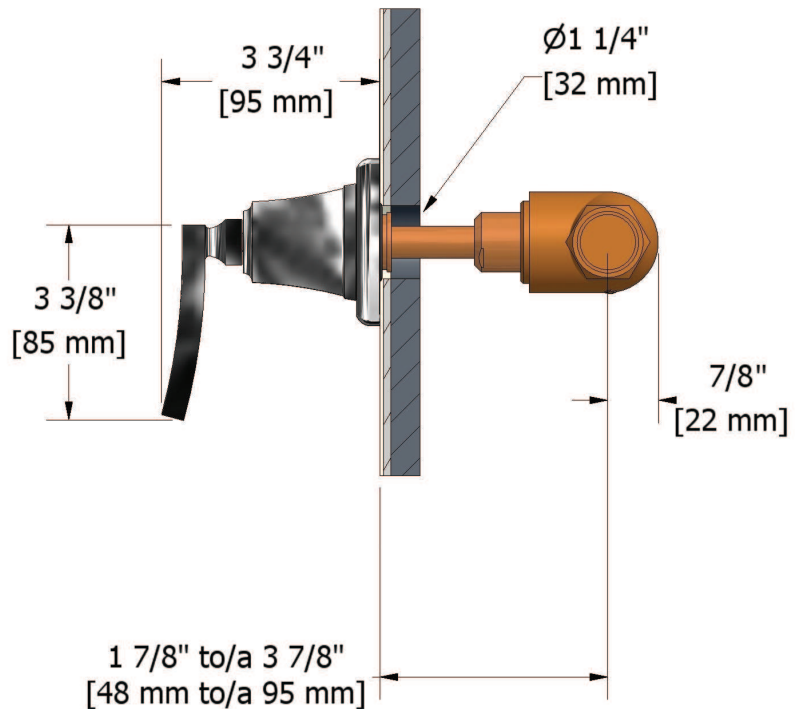

Sizes, models and finishes may differ from thoses presented.

Warranty

The Riobel inc. product carries a limited LIFETIME warranty on the finish Chrome, Gold (PVD), Brushed nickel (PVD), Night brushed (PVD), Polished nickel (PVD) and all working parts and is guaranteed from the initial date of purchase against all manufacturing defects. Other finished 1 year.

Customer Service

Ontario, West Canada : 888-287-5354 Quebec, Maritimes, United States : 866-473-8442