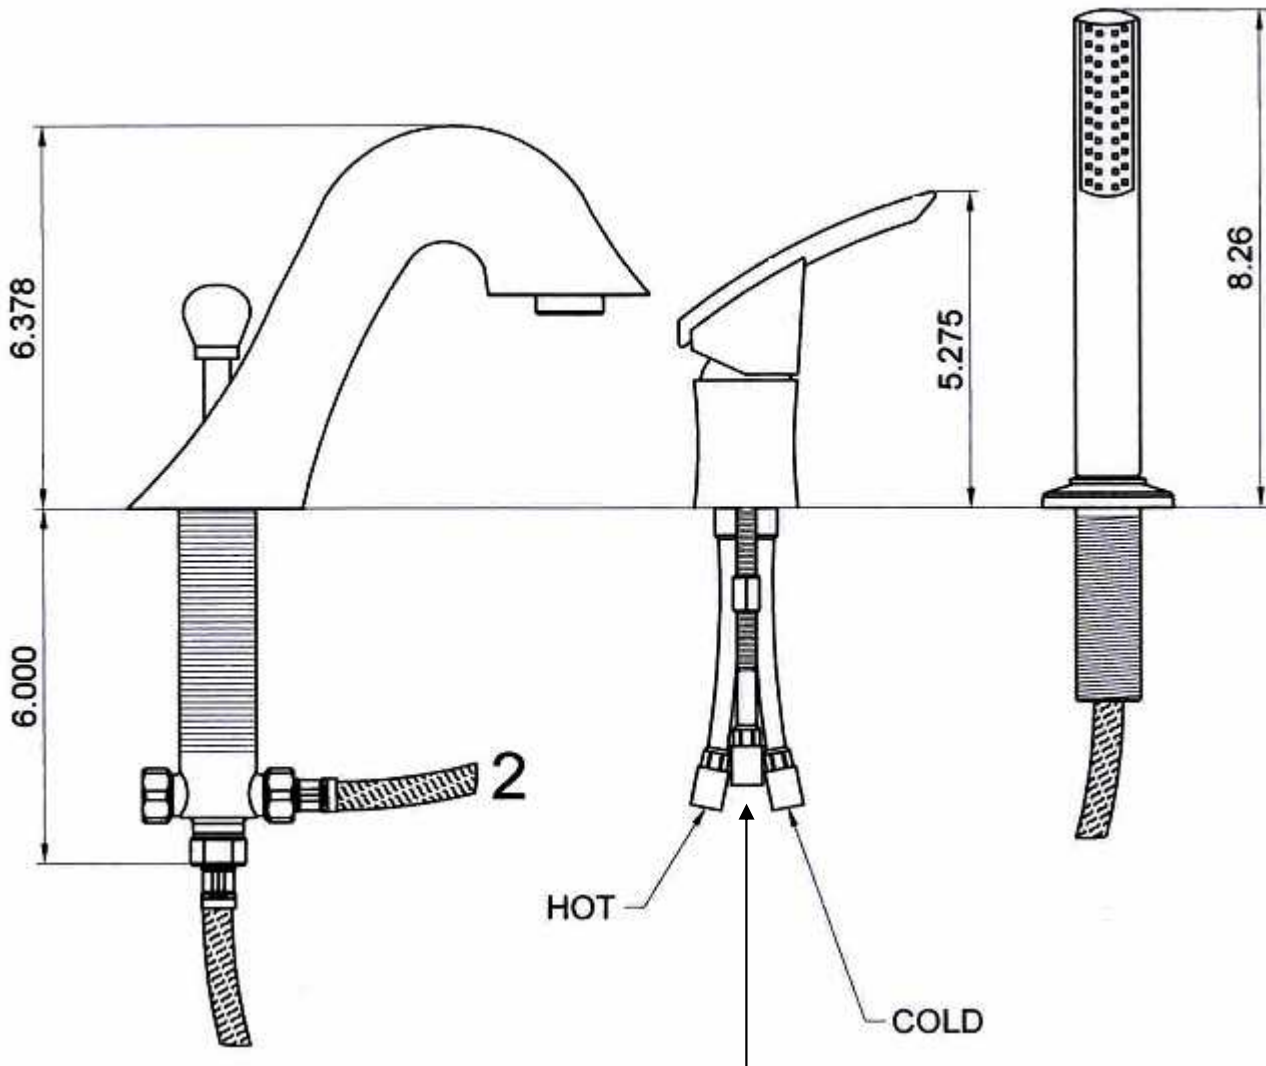

ARTOS[®]

Vienna Deck Mount Tub Filler

F602-1

20" Braided inlet hoses 3/8" COMP

WESTOVER
COMPANY

5708 F Street, Omaha, NE 68117 USA
Tel: 402.397.3344 □ Fax: 402.731.1473
info@artos-westover.com