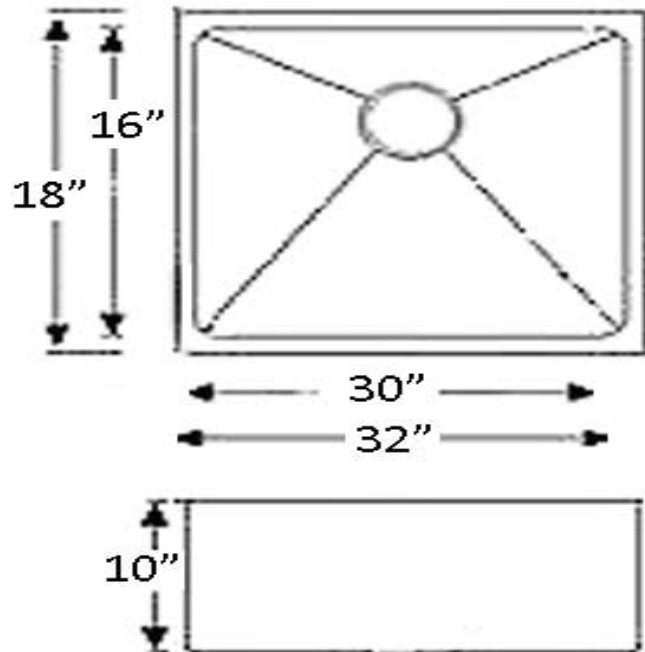

**32" ELLISON SINGLE BOWL
UNDERMOUNT SINK**

Cat. No
KSSSB2152-SS

W: 32"
D: 18"
H: 10"

Features:

- ▶ Solid 16 gauge, 304 grade metal construction
- ▶ Zero radius corners
- ▶ Easy maintenance with matte finish
- ▶ Mounting clips included
- ▶ Insulated for sound reduction
- ▶ Pads on all sides and bottom of sink
- ▶ Lip is 1-1/16" wide
- ▶ Accommodates 3-1/2" drain
- ▶ Drain sold separately

Compliance Certification
Meets or exceeds the following
specifications: ASME
A112.19.3-2001 for Stainless Steel.

***Please do NOT cut hole without
template or actual product.**

Interior Dimensions:

Basin Interior: 30" W x 16" D
Basin Depth: 9-1/2"

Dimensions of fixture are nominal and may vary within the range of tolerances established by ANSI Standard A112.19.2. Dimensions and specifications subject to change without notice.