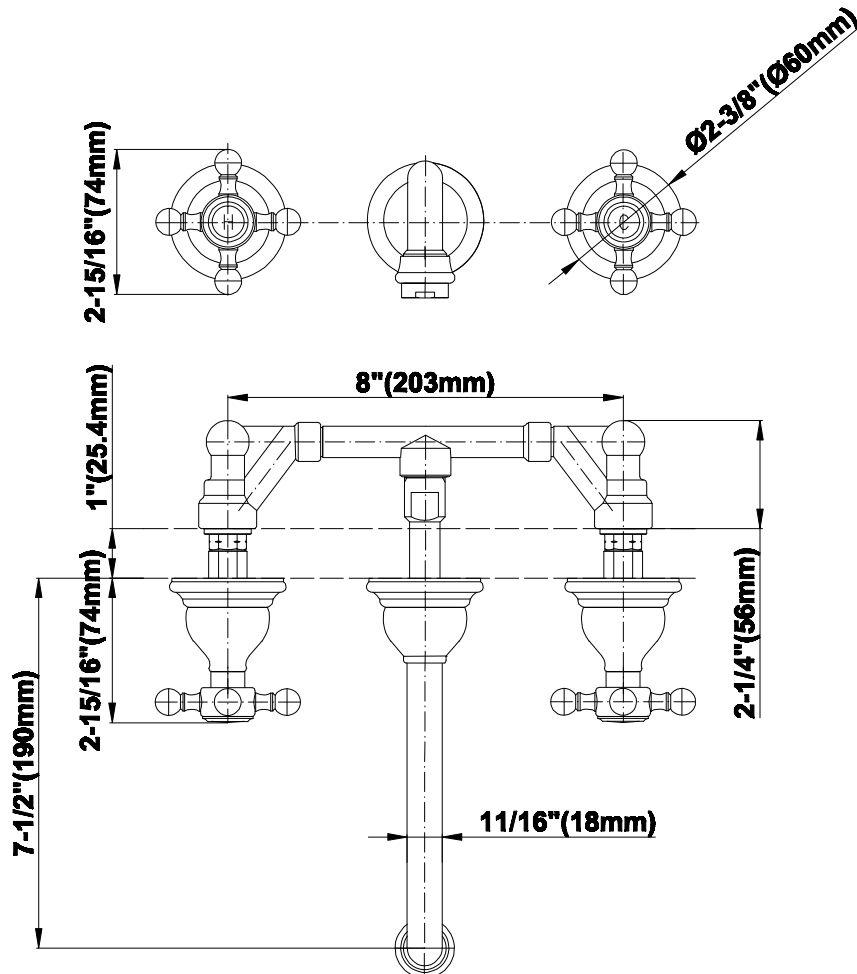

The measurements shown are for reference only. Products and specifications shown are subject to change without notice. Revised 07/2012.

www.graff-faucets.com | phone: 800-954-4723