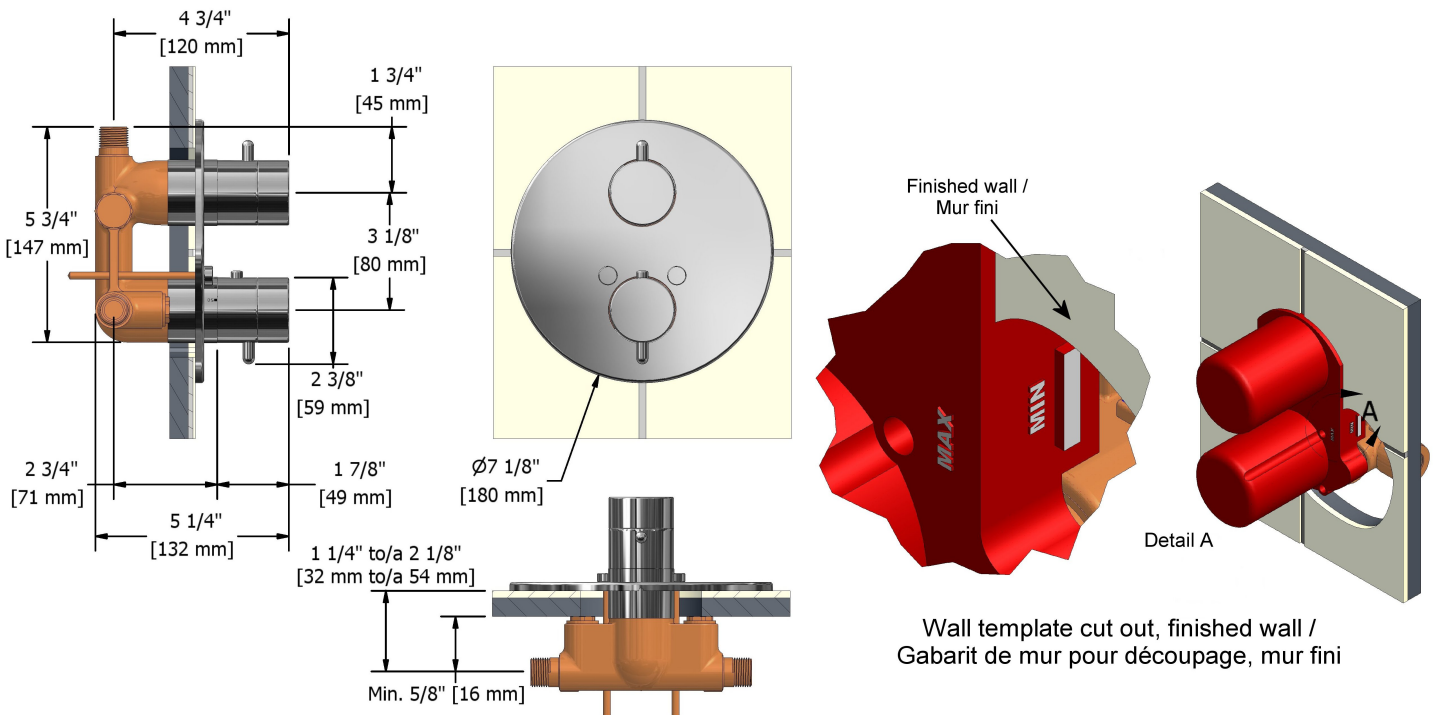

Type T/P 1/2" complete valve with shut-off valve
TM42XX

Specifications

Descriptions

- 1/2" inlet male NPT
- Thermostatic/pressure balance cartridge
- Check stops
- 1 integrated volume control
- Three 1/2" outlets male NPT

Available colors

- C : Chrome
- BN : Brushed nickel (PVD)

Available flows

- 46 L/min, 12 gpm (US) 60psi

Cartridges

- 401-079 (Volume control)
- 401-107 (Thermostatic pressure balance)

Certifications

- CSA B125.1
- ASME A112.18.1
- ASSE 1016
- CMR248 Approval