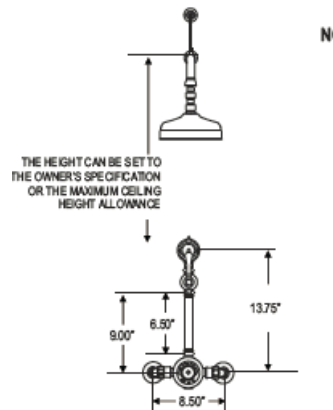

ALTMANS RESERVES THE RIGHT TO MODIFY AND CHANGE SPECIFICATIONS AT ANY TIME. PLEASE VERIFY DIMENSIONS PRIOR TO INSTALLATION

Color/Finishes

- Polished Chrome, PVD Satin Nickel
- Refer to pricelist for other finishes.

Features and Benefits

- Brass Construction
- Water Inlet 1/2" Copper Compression