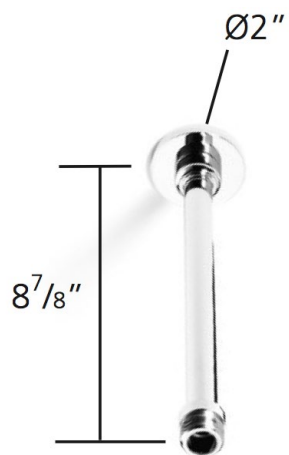

V169-A
1/2" Ceiling tube

Finishes: Chrome, Satin Nickel, Matt Black

UK and Worldwide Customer Service Team:
+44 (0)121 766 4200
www.samuel-heath.co.uk

USA Customer Service Team:
www.samuel-heath.com