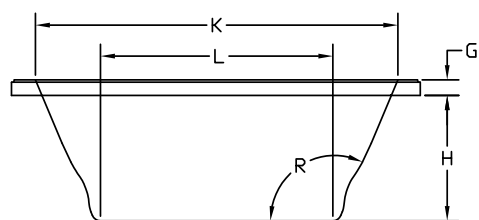

Hydro Fusion

Hydro Coat

The Green Company

Framing Dimension

Tub Opening Dimension

(L)ength	(W)idth	(H)eight
68"	36"	23¼"

*Disclaimer: Certain options or altering the pump/blower location may cause the pump/blower to extend beyond the tub decking.
 For cutout dimensions wait for unit to arrive.
 All specifications subject to change without notice.*