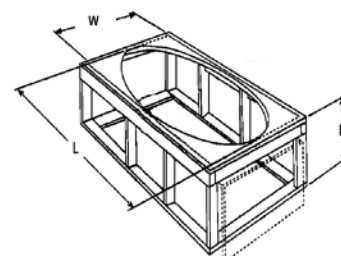

Hydro Fusion

Hydro Coat

The Green Company

Framing Dimension

Tub Opening Dimension

(L)ength	(W)idth	(H)eight
68"	36"	23¼"

*Disclaimer: Certain options or altering the pump/blower location may cause the pump/blower to extend beyond the tub decking.
 For cutout dimensions wait for unit to arrive.
 All specifications subject to change without notice.*