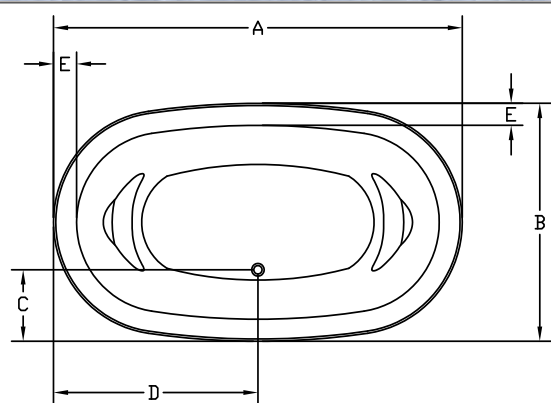

Hydro Fusion

Hydro Coat

The Green Company

Framing Dimension

Tub Opening Dimension

(L)ength	(W)idth	(H)eight
68"	36"	23¼"

*Disclaimer: Certain options or altering the pump/blower location may cause the pump/blower to extend beyond the tub decking.
 For cutout dimensions wait for unit to arrive.
 All specifications subject to change without notice.*