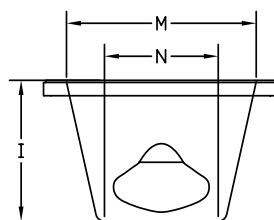

Hydro Fusion

Hydro Coat

The Green Company

Framing Dimension

Tub Opening Dimension

(L)ength	(W)idth	(H)eight
68"	36"	23¼"

*Disclaimer: Certain options or altering the pump/blower location may cause the pump/blower to extend beyond the tub decking.
 For cutout dimensions wait for unit to arrive.
 All specifications subject to change without notice.*