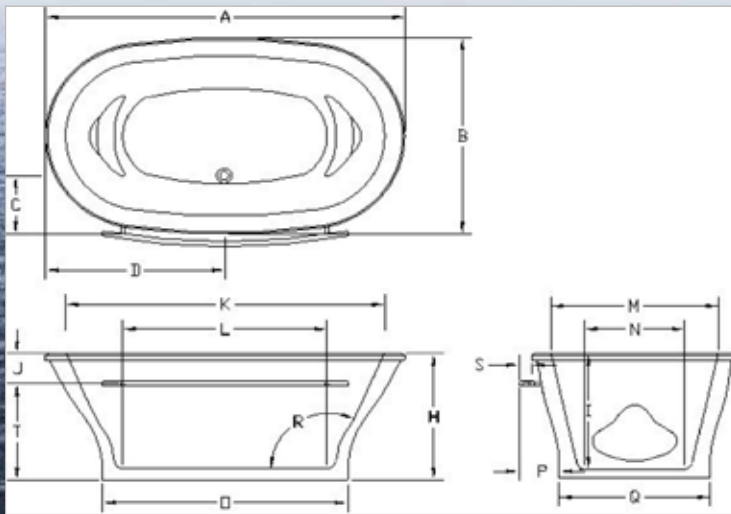

Model	AC	A	B	C	D	E	F
7040	√	70"	40"	12³/₈"	35"	4"	4"
	G	H	I	J	K	L	M
	1³/₄"	26"	24"	6¹/₂"	62"	42"	32"
	N	O	P	Q	R	S	T
	21"	47"	8"	30"	116°	2¹/₂"	19¹/₂"
Water Cap.(empty)				Water Cap. (w/bather)			
122 gal.				107 gal.