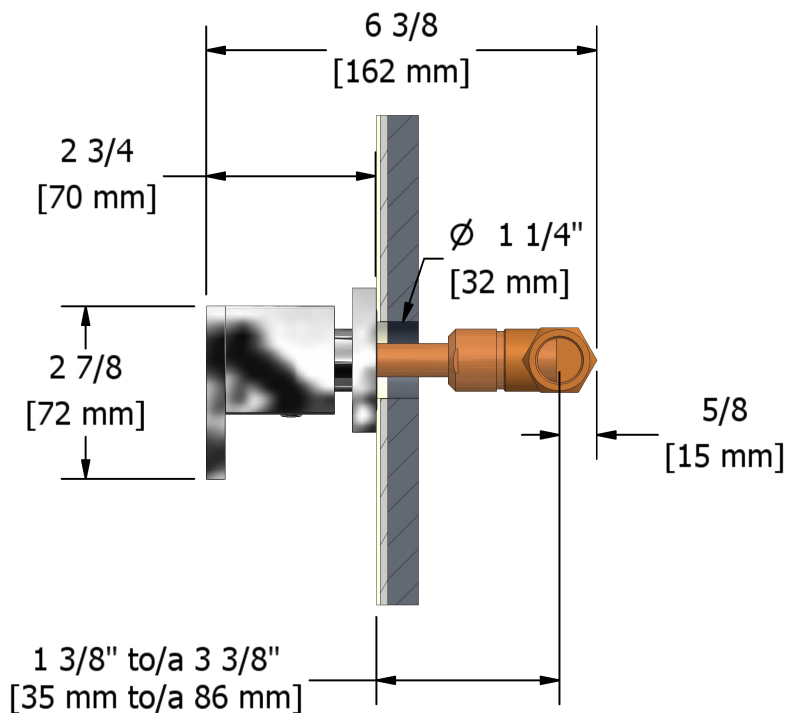

1/2" shut-off valve
QSTQ20XX

Specifications

Descriptions

- 1/2" inlet male NPT
- 1/2" ceramic cartridge

Available colors

- C : Chrome
- BN : Brushed nickel (PVD)

Cartridges

- 401-451

Certifications

- CSA B125.1
- ASME A112.18.1
- CMR248 Approval

Sizes, models and finishes may differ from those presented.

Warranty

The Riobel inc. product carries a limited LIFETIME warranty on the finish Chrome, Gold (PVD), Brushed nickel (PVD), Night brushed (PVD), Polished nickel (PVD) and all working parts and is guaranteed from the initial date of purchase against all manufacturing defects. Other finished 1 year.