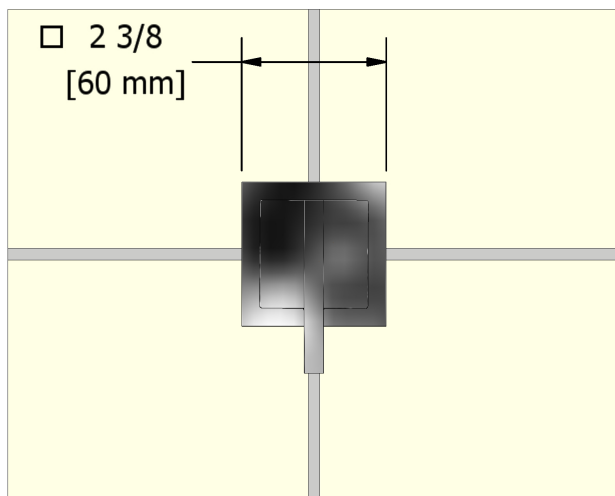

Sizes, models and finishes may differ from those presented.

Warranty

The Riobel inc. product carries a limited LIFETIME warranty on the finish Chrome, Gold (PVD), Brushed nickel (PVD), Night brushed (PVD), Polished nickel (PVD) and all working parts and is guaranteed from the initial date of purchase against all manufacturing defects. Other finished 1 year.

Customer Service

Ontario, West Canada : 888-287-5354 Quebec, Maritimes, United States : 866-473-8442