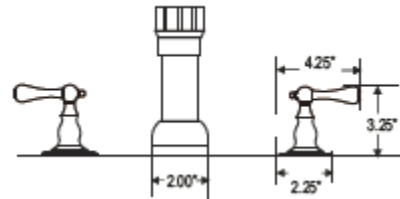

Codes and Standards

- ADA

ALTMANS RESERVES THE RIGHT TO MODIFY AND CHANGE SPECIFICATIONS AT ANY TIME. PLEASE VERIFY DIMENSIONS PRIOR TO INSTALLATION

Color/Finishes

- Polished Chrome, PVD Satin Nickel
- Refer to pricelist for other finishes.