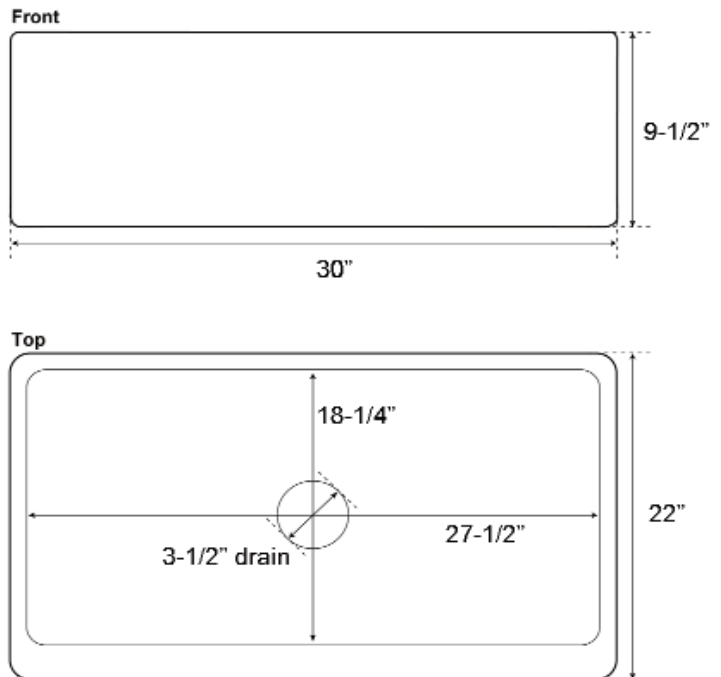

**30" BARROCA SINGLE
BOWL FARMER SINK**

Cat. No
FSCSB3106

W: 30"
D: 22"
H: 9-1/2"

***Please do NOT cut hole without
template or actual product.**

Interior Dimensions:

Basin Interior: 27-1/2" W x 18-1/4" D
Basin depth: 8-3/4"

Features:

- ▶ Constructed of solid 16 gauge copper
- ▶ Hammered front
- ▶ Rounded interior corners easy for cleaning
- ▶ Sink bowl has no internal welds
- ▶ Sink bottom angled to drainage
- ▶ Accommodates 3-1/2" drain
- ▶ Patina applied to copper using French hot process
- ▶ Hand polished finish
- ▶ Copper is a living finish and will patina over time

Finish:

AC Antique Copper

Dimensions of fixture are nominal and may vary within the range of tolerances established by ANSI Standard A112.19.2. Dimensions and specifications subject to change without notice.