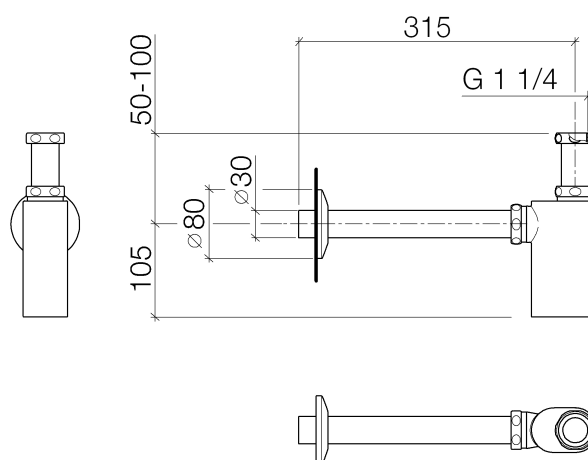

Product specifications

- Flange diameter 3 1/8"
- Cast brass housing

Surfaces

- chrome 10040970-00
- chrome 10040970-00
- matt platinum 10040970-06
- matt platinum 10040970-06
- platinum 10040970-08
- platinum 10040970-08
- brass 10040970-09
- brass 10040970-09

Exploded assembly drawing

Order quantity

No.	Article number	Name	Installation quantity
1	092823005ff	pipe	1
2	09140501790	seal	1
3	092330015ff	nut	3
4	09281000390	ring	1
5	09140501690	seal	2
6	09282300690	pipe	1
7	091922080ff	casing	1
8	092823002ff	pipe	1
9	04270101500ff	rosette	1