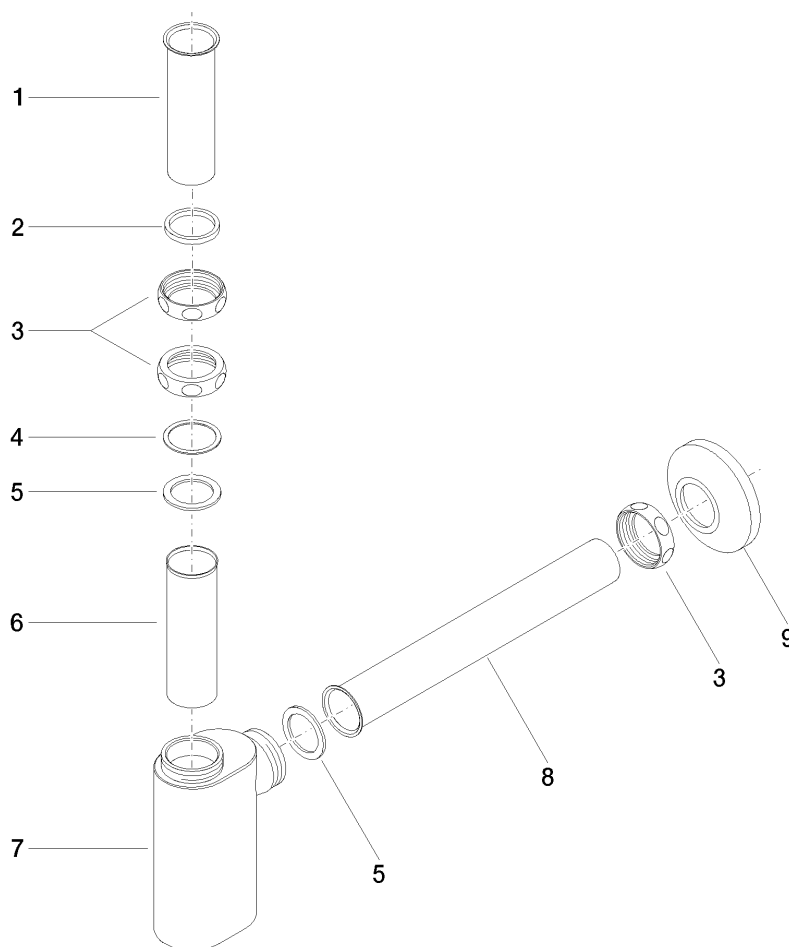

Product specifications

- Flange diameter 3 1/8"
- Cast brass housing

Surfaces

- chrome 10040970-00
- chrome 10040970-00
- matt platinum 10040970-06
- matt platinum 10040970-06
- platinum 10040970-08
- platinum 10040970-08
- brass 10040970-09
- brass 10040970-09

Exploded assembly drawing

Order quantity

No.	Article number	Name	Installation quantity
1	092823005ff	pipe	1
2	09140501790	seal	1
3	092330015ff	nut	3
4	09281000390	ring	1
5	09140501690	seal	2
6	09282300690	pipe	1
7	091922080ff	casing	1
8	092823002ff	pipe	1
9	04270101500ff	rosette	1