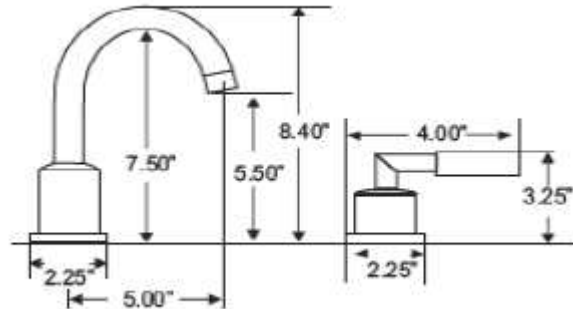

Codes and Standards

- ADA
- IAPMO US AND CANADA

ALTMANS RESERVES THE RIGHT TO
MODIFY AND CHANGE SPECIFICATIONS
AT ANY TIME. PLEASE VERIFY DIMEN-
SIONS PRIOR TO INSTALLATION

Color/Finishes

- Polished Chrome, PVD Satin Nickel
  ONLY.

Features and Benefits

- Brass Construction
- Flexible Connections
- 1/4 Turn Ceramic Disc Cartridges
- Includes 1/2 Standard Pop Up Drain