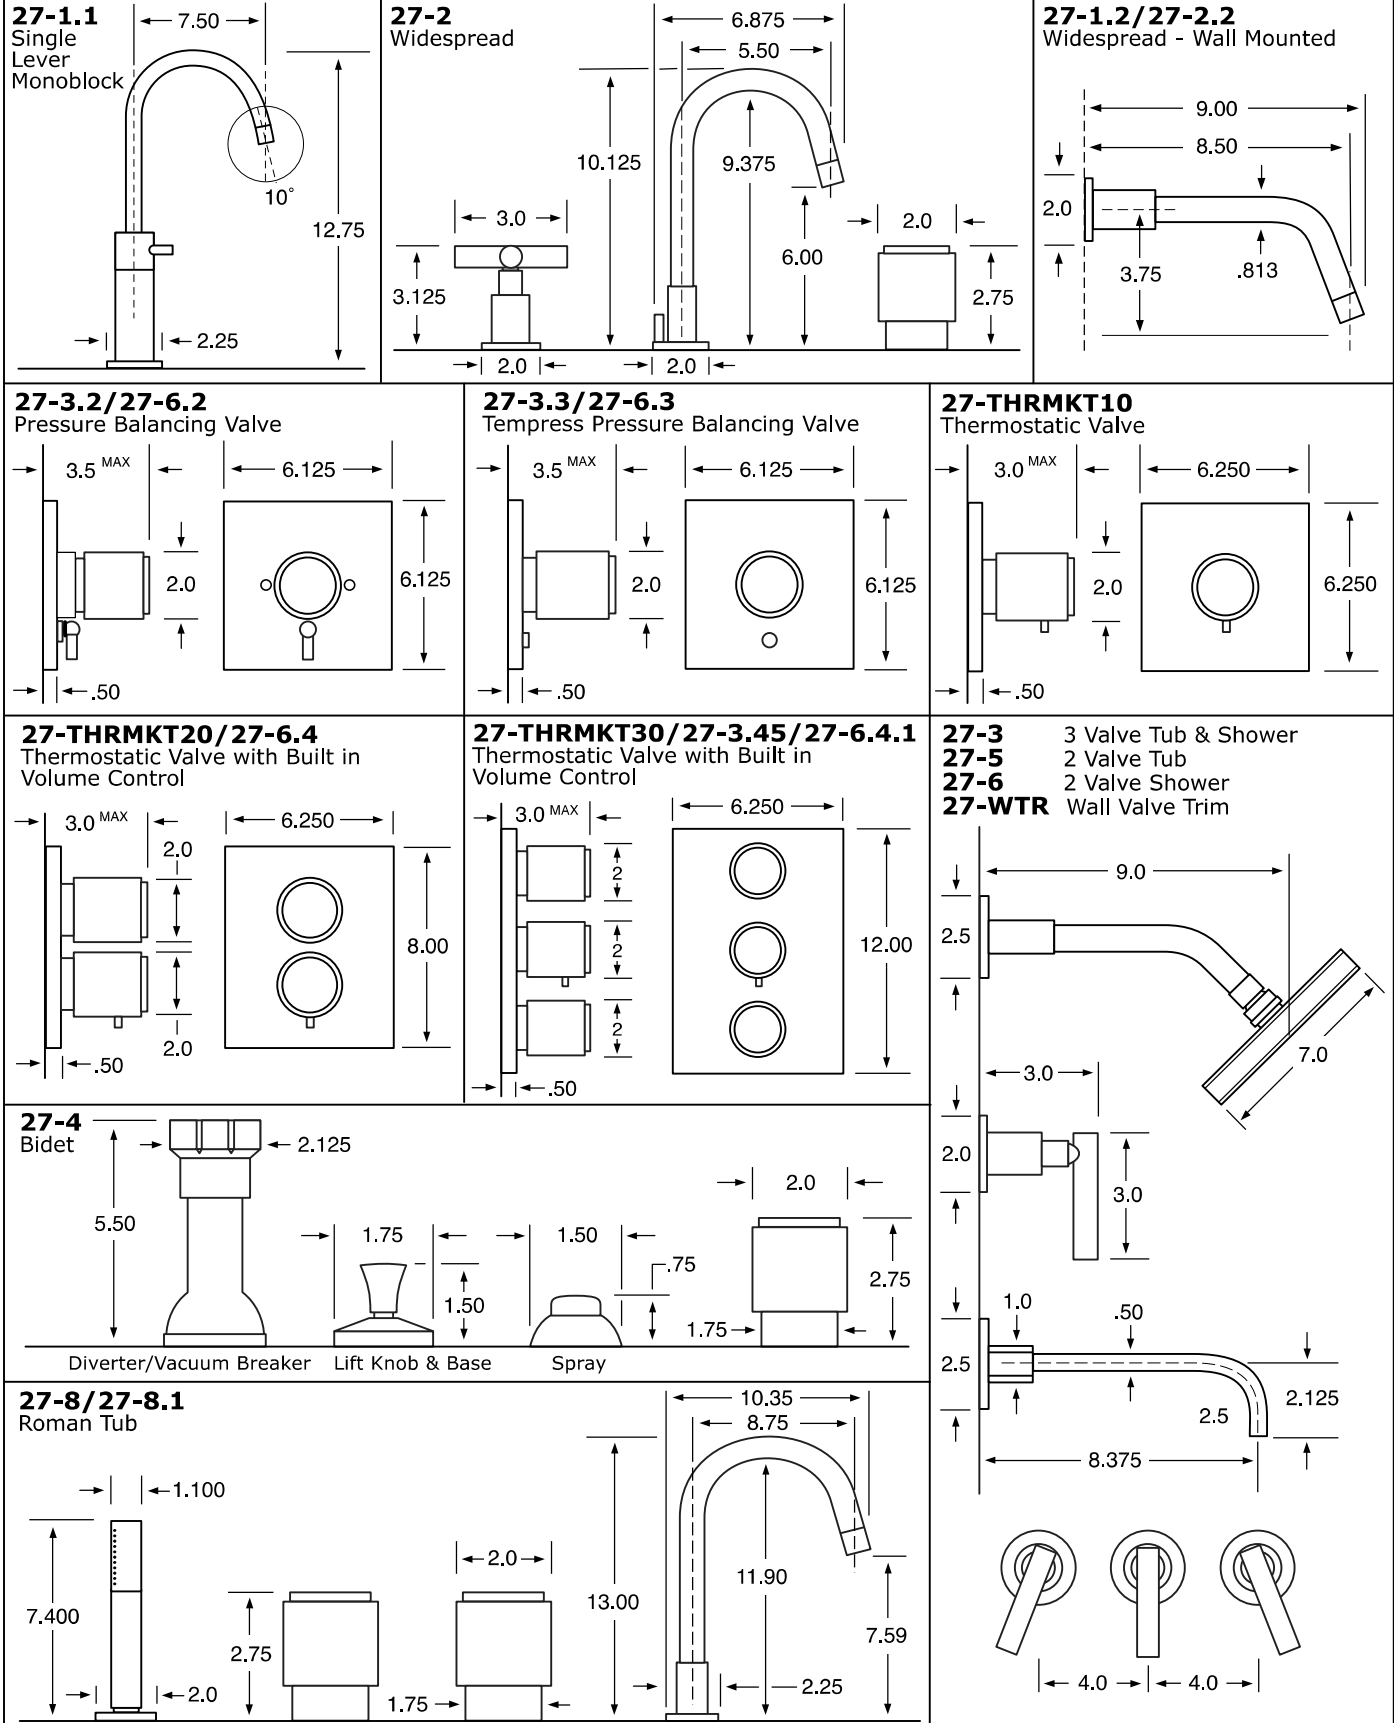

WATERMARK

DESIGNS

T 718.257.2800

F 718.257.2144

info@watermark-designs.com

Sense **27**

Specifications

See Handle Trim Specifications for a complete list of additional handle trims