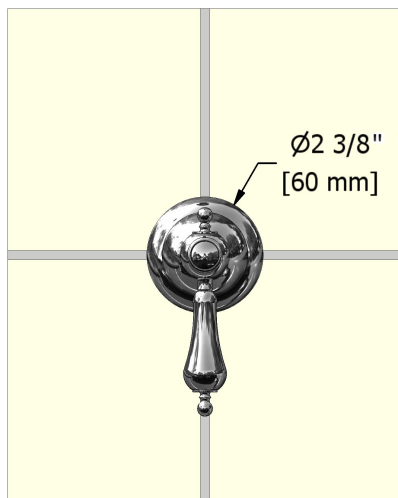

Sizes, models and finishes may differ from thoses presented.

Warranty

The Riobel inc. product carries a limited LIFETIME warranty on the finish Chrome, Gold (PVD), Brushed nickel (PVD), Night brushed (PVD), Polished nickel (PVD) and all working parts and is guaranteed from the initial date of purchase against all manufacturing defects. Other finished 1 year.

Customer Service

Ontario, West Canada : 888-287-5354 Quebec, Maritimes, United States : 866-473-8442