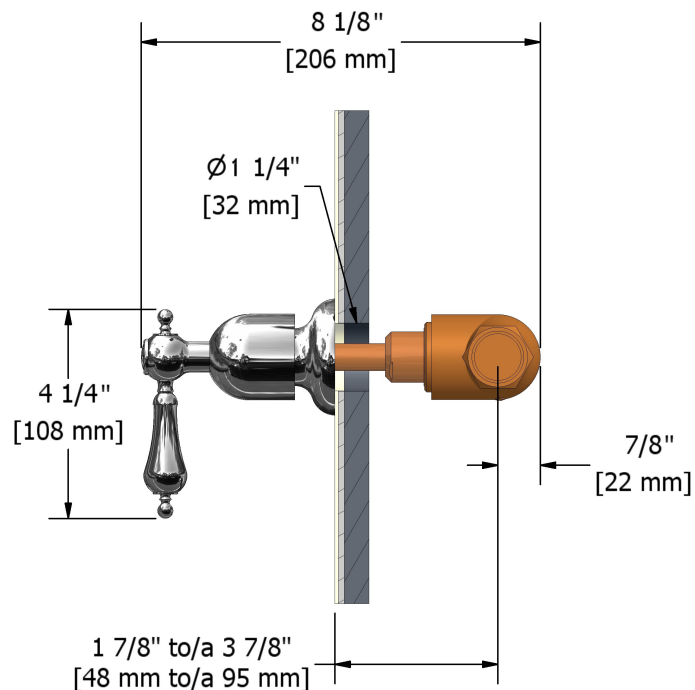

Sizes, models and finishes may differ from thoses presented.

Warranty

The Riobel inc. product carries a limited LIFETIME warranty on the finish Chrome, Gold (PVD), Brushed nickel (PVD), Night brushed (PVD), Polished nickel (PVD) and all working parts and is guaranteed from the initial date of purchase against all manufacturing defects. Other finished 1 year.

Customer Service

Ontario, West Canada : 888-287-5354 Quebec, Maritimes, United States : 866-473-8442