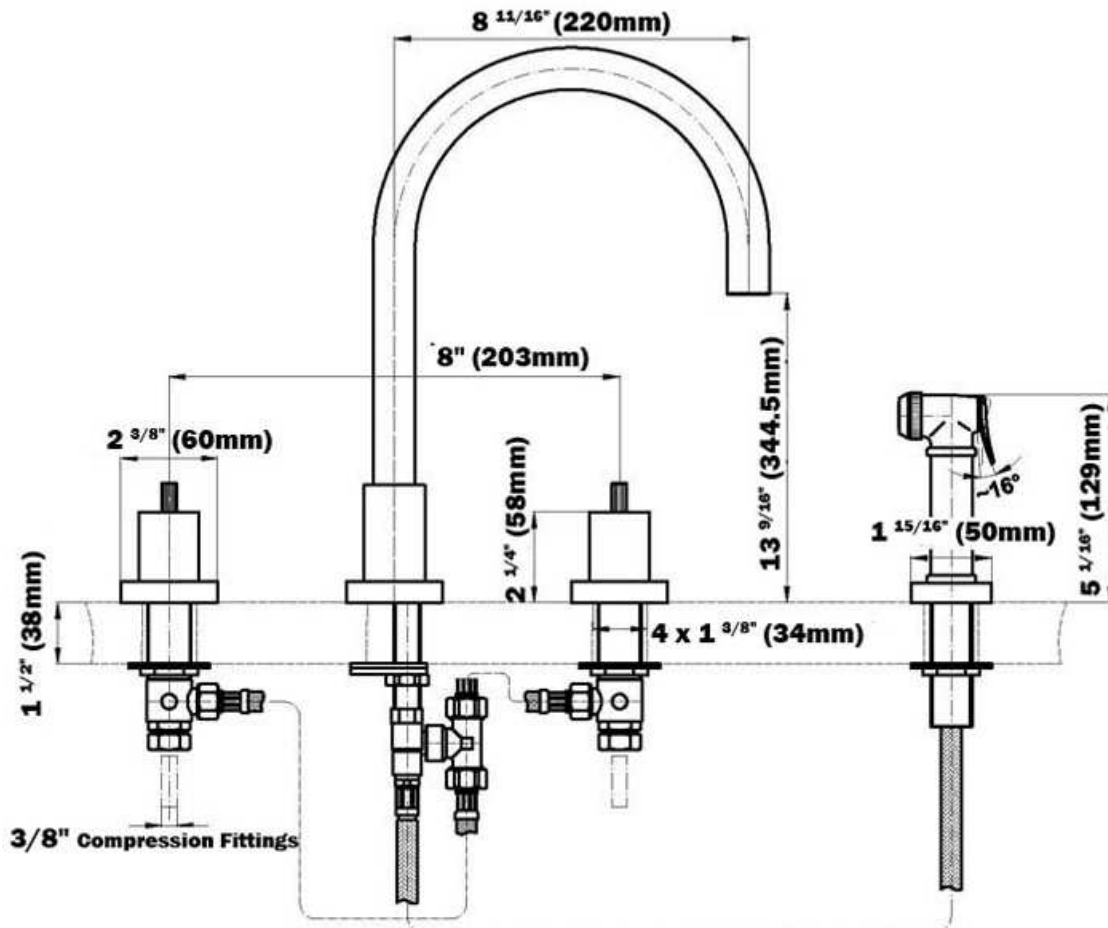

The measurements shown are for reference only. Products and specifications shown are subject to change without notice. Revised 09/2012.

www.graff-faucets.com | phone: 800-954-4723