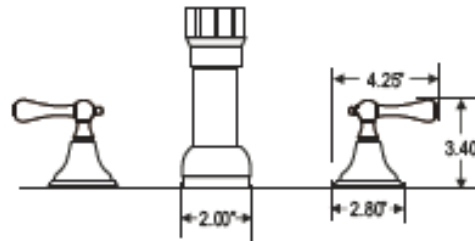

Codes and Standards

ALTMANS RESERVES THE RIGHT TO MODIFY AND CHANGE SPECIFICATIONS AT ANY TIME. PLEASE VERIFY DIMENSIONS PRIOR TO INSTALLATION

Color/Finishes

- Polished Chrome, PVD Satin Nickel
- Refer to pricelist for other finishes.

Features and Benefits

- Brass Construction