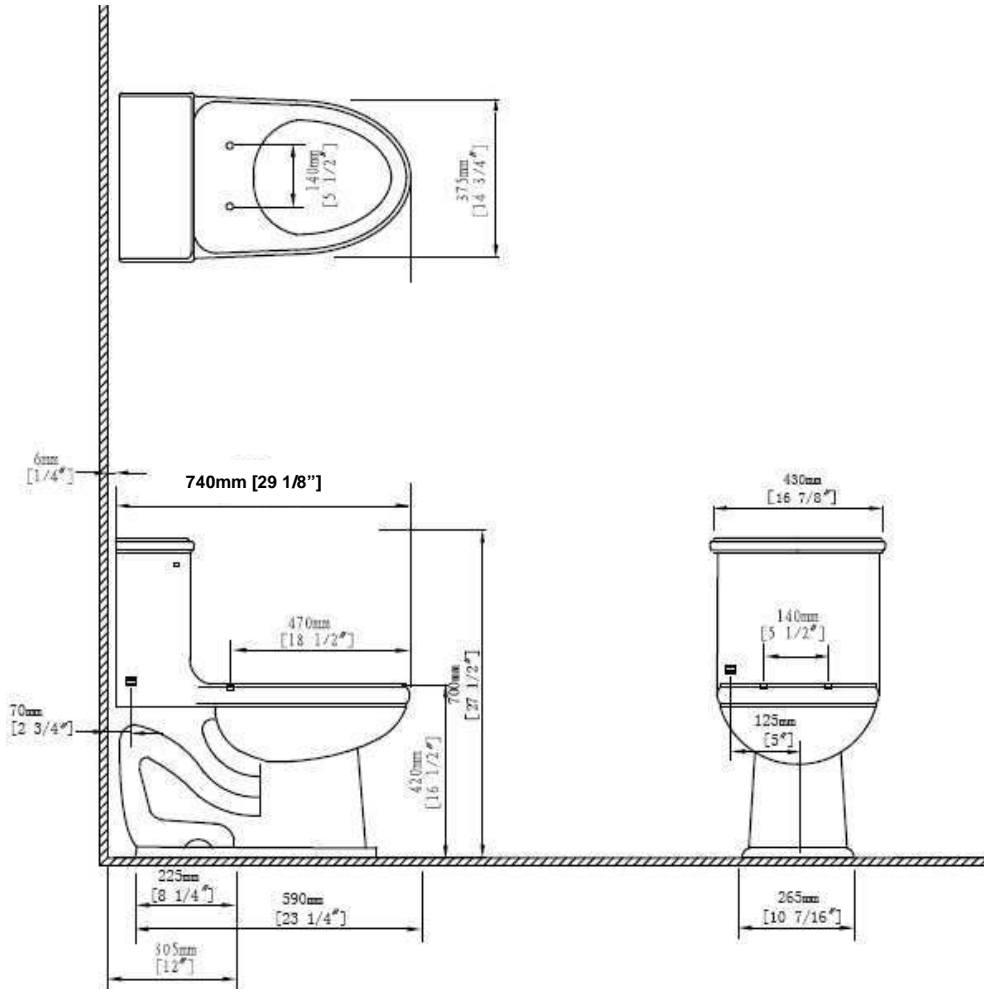

# Celebration ECO 1PC HET

## Chair-Height Elongated Bowl & Tank 6131.128

### Technical information:

Fixture		Included components:	
Configuration	1PC Elongated bowl & tank	Bowl & Tank	6131.128.xx
Flushing volume	1.28 gpf / 4.8 lpf	Silent Close Seat	9400.490.xx
Passageway	2 1/8 "	Valve Kit	9400.503.00
Seat post hole centers	5 1/2 "	Trip Lever	9400.190.xx
<b>Fixture</b>		<b>Weight</b>	Bolt caps
Bowl & Tank	L 29 1/8" x W 14 3/4" x H 27 1/2"	84	9400.170.xx
			Tank lid
			6131.025.xx

### Product diagram:

*These measurements are subject of change or cancellation. No responsibility will be assumed for use of superseded or voided pages.*