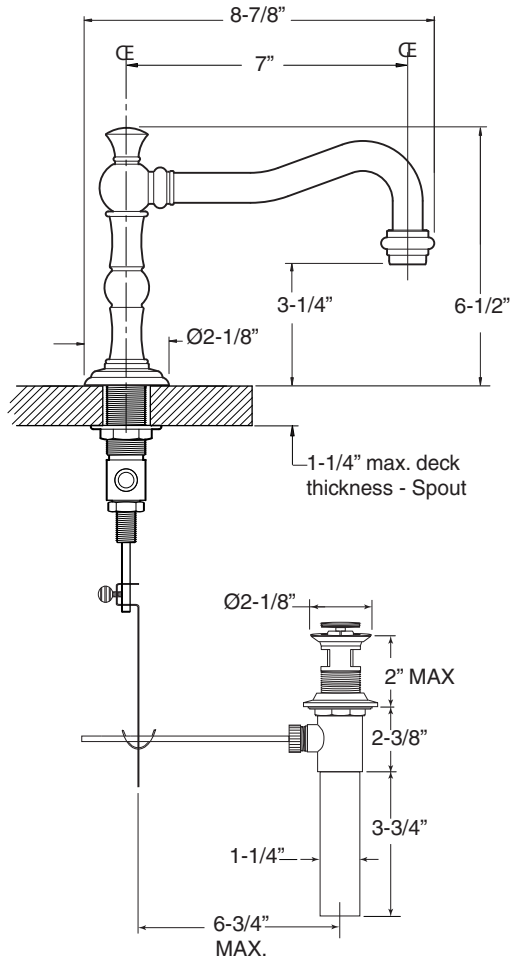

FEATURES:

- All brass construction. Flexible hoses designed to be installed on 8" to 16" centers. Includes pop-up style drain assembly.
- Lever style handles with decorative screw attachment.
- 1/4-turn ceramic disc valve cartridge.
- Available in all finishes. Warranty varies according to finish selection.
- Standard aerator is limited to 1.5 gpm.
- Certified to meet and exceed the following codes and standards:
ASME A112.18.1-2005/CSAB 125.1-2005

1.355908
Monte Carlo
Widespread Lavatory Set

NOTE: Spout and valves install through 1-1/4" diameter holes

Note: Measurements are subject to change or cancellation. No responsibility is assumed for use of superseded or voided pages.

Parts List Series 350

Monte Carlo Widespread Lavatory Set