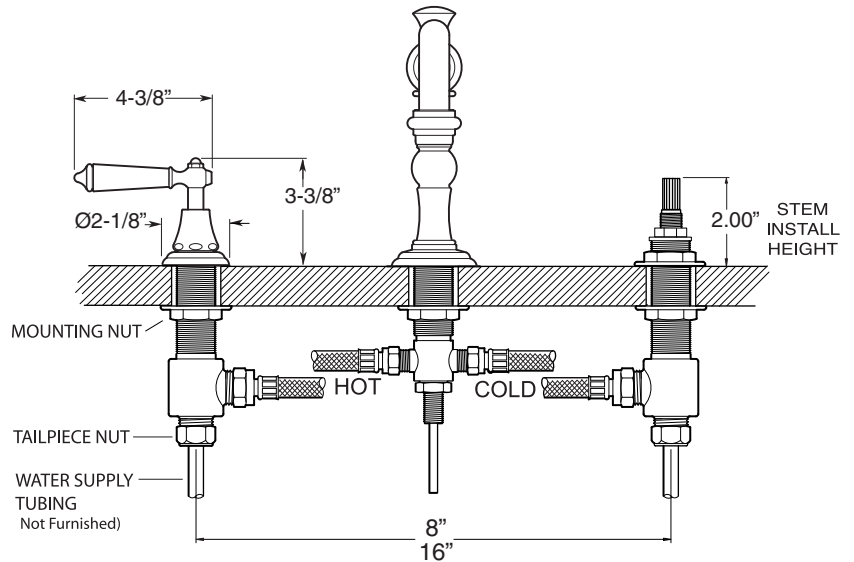

FEATURES:

- All brass construction. Flexible hoses designed to be installed on 8" to 16" centers. Includes pop-up style drain assembly.
- Lever style handles with decorative screw attachment.
- 1/4-turn ceramic disc valve cartridge.
- Available in all finishes. Warranty varies according to finish selection.
- Standard aerator is limited to 1.5 gpm.
- Certified to meet and exceed the following codes and standards:
ASME A112.18.1-2005/CSAB 125.1-2005

1.355908
Monte Carlo
Widespread Lavatory Set

NOTE: Spout and valves install through 1-1/4" diameter holes

Note: Measurements are subject to change or cancellation. No responsibility is assumed for use of superseded or voided pages.

Parts List Series 350

Monte Carlo Widespread Lavatory Set