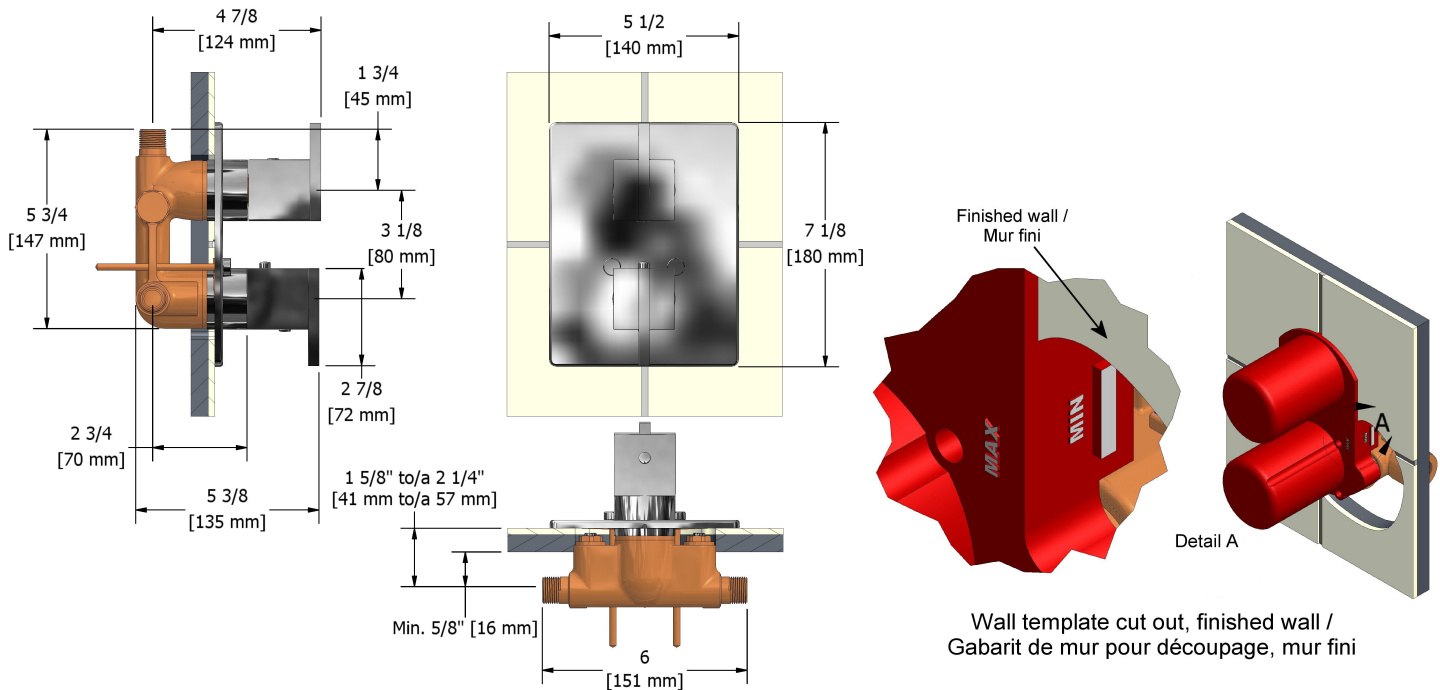

Certifications

- CSA B125.1
- ASME A112.18.1
- ASSE 1016
- CMR248 Approval