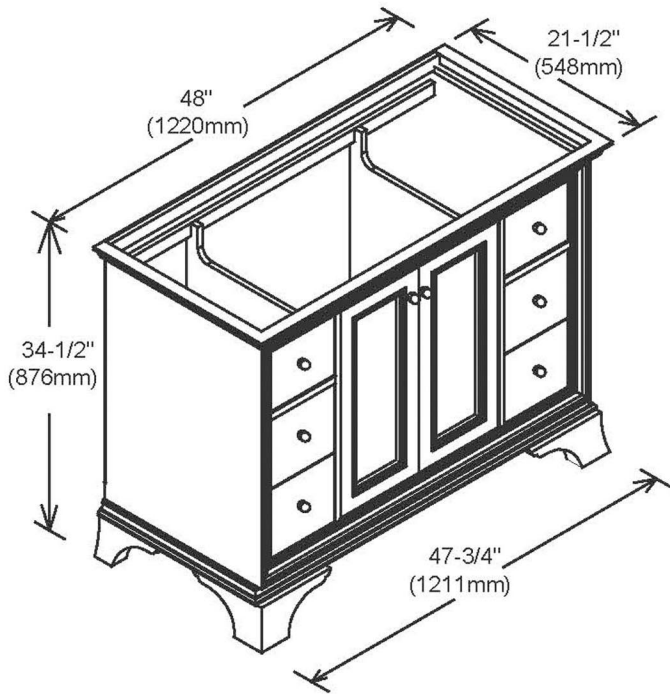

159-V48 48" Vanity

SPECIFICATION SHEET

Features

Materials: Poplar solids with
Ash Burl/Cherry veneers

Doors: 2

Hinges: Fully concealed, soft closing

Drawers: 4

Drawer Boxes: 1/2" solid pine, four-sided
English dovetail

Hardware: Brushed Nickel (8" c-c drill)

Back panel: Fully covered

Side panels: 5/8" PB with Ash Burl/Cherry
Veneers

Colors / Finish

159-Nutmeg