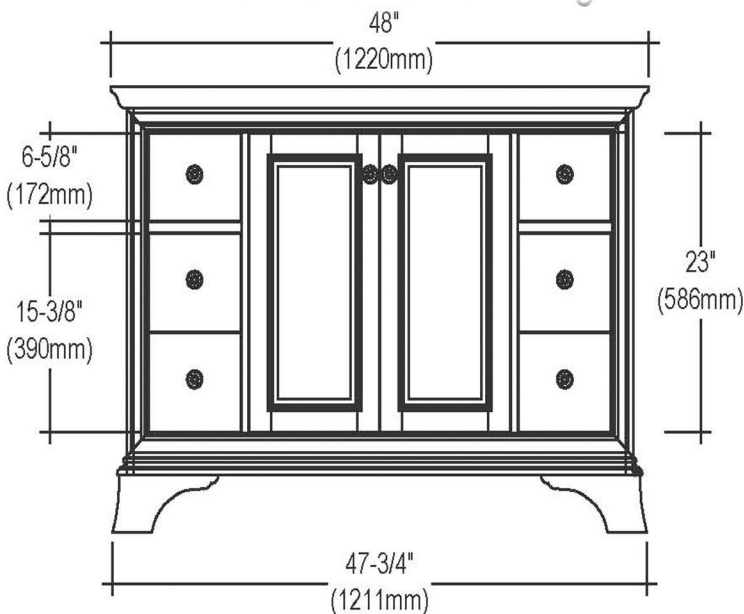

159-V48 48" Vanity

SPECIFICATION SHEET

Features

Materials: Poplar solids with
Ash Burl/Cherry veneers

Doors: 2

Hinges: Fully concealed, soft closing

Drawers: 4

Drawer Boxes: 1/2" solid pine, four-sided
English dovetail

Hardware: Brushed Nickel (8" c-c drill)

Back panel: Fully covered

Side panels: 5/8" PB with Ash Burl/Cherry
Veneers

Colors / Finish

159-Nutmeg