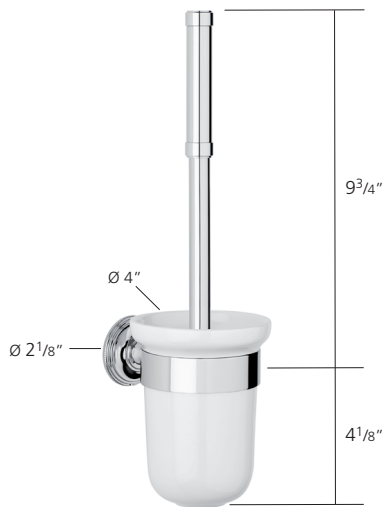

## N6649W

Wall mounted toilet brush - White

Finishes: Chrome  
Polished nickel  
Satin nickel  
Antique gold

UK and Worldwide Customer Service Team:  
+44 (0)121 766 4200  
[www.samuel-heath.co.uk](http://www.samuel-heath.co.uk)