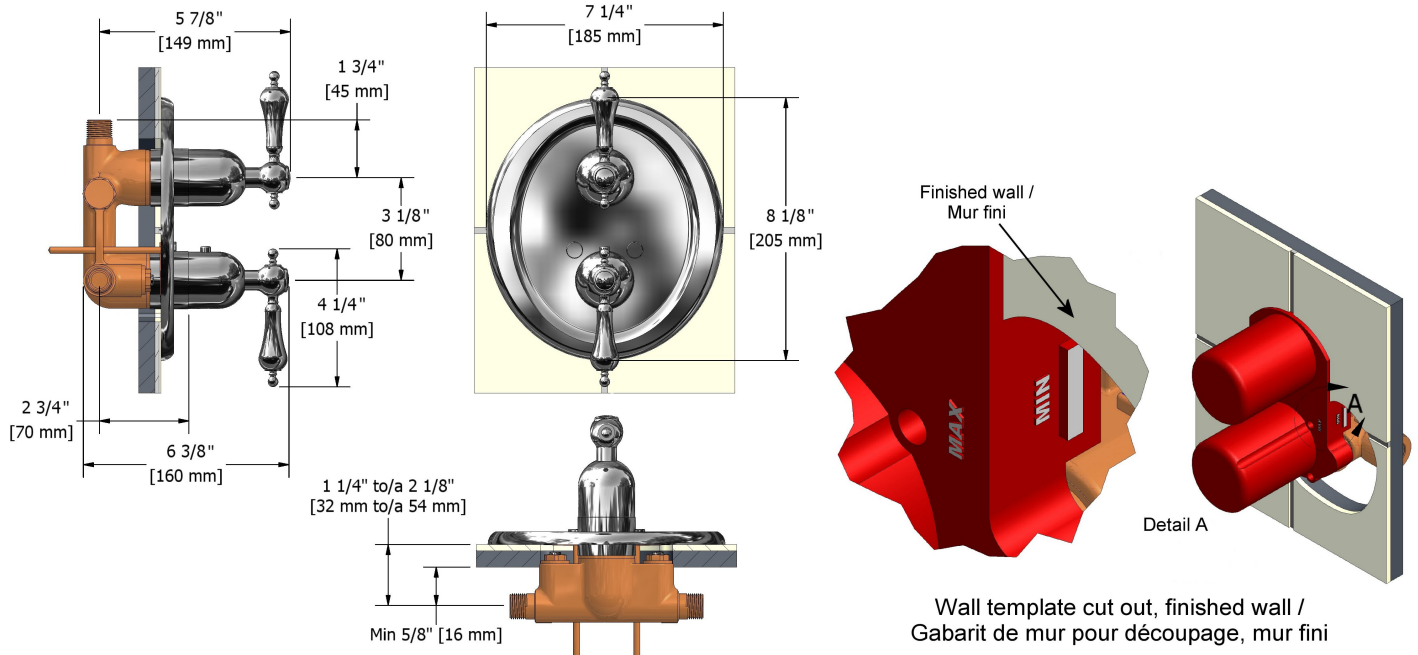

Certifications

- CSA B125.1
- ASME A112.18.1
- ASSE 1016
- CMR248 Approval